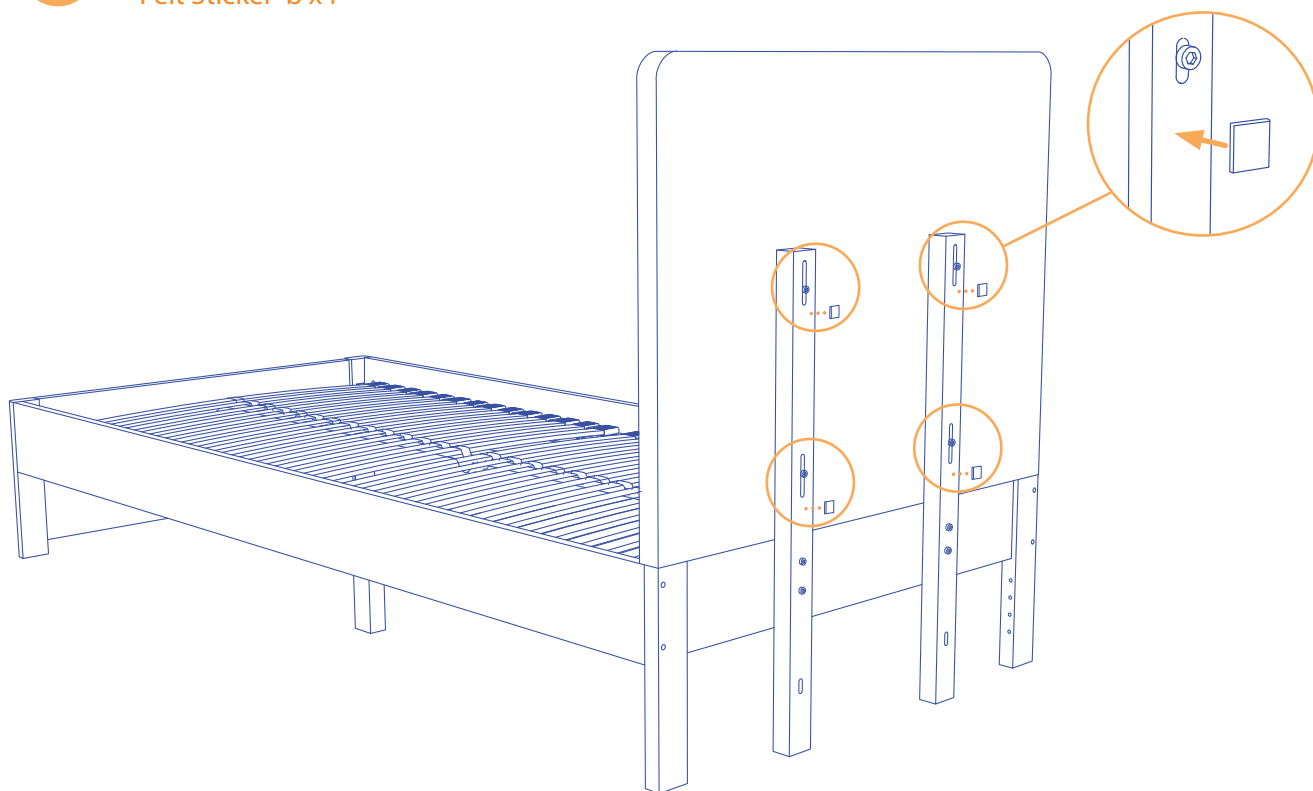

60 mm d x4

16

x4  
17

40 mm

18

Felt Sticker b x4

**Emma**®

Emma Matratzen GmbH  
Wilhem-Leuschner-Straße 78  
60329 Frankfurt am Main