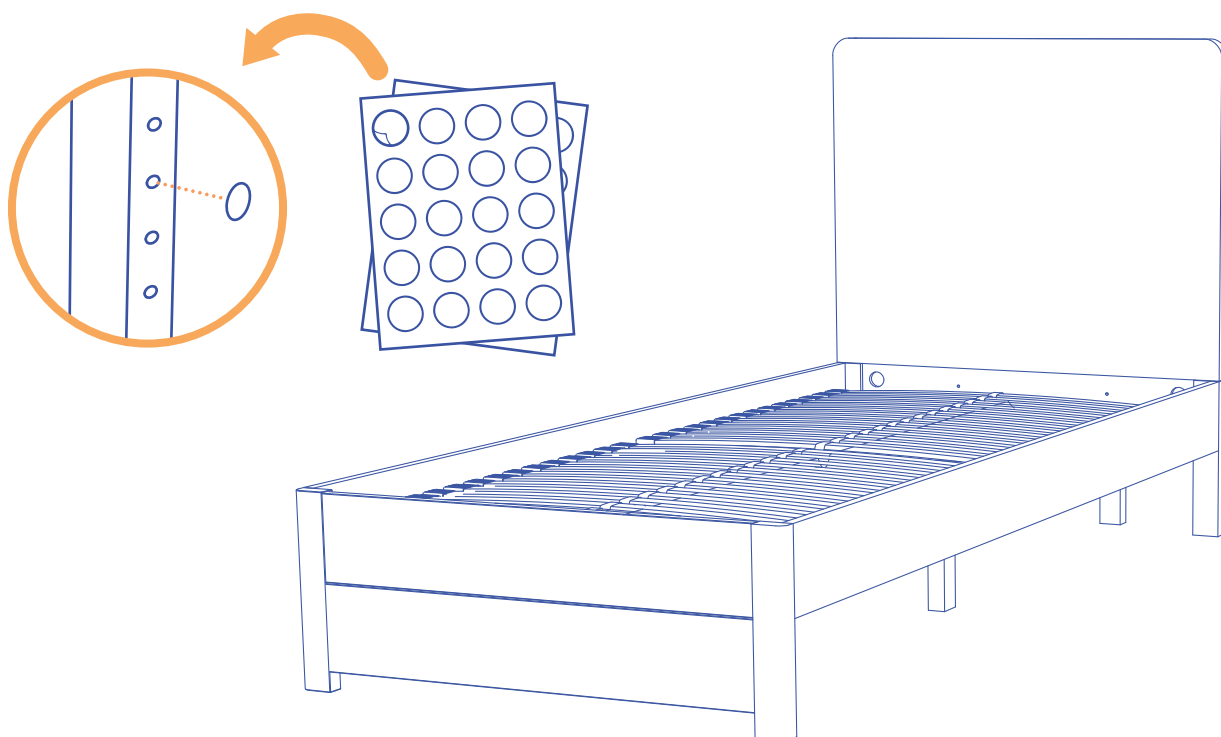

60 mm d x4

16

x4  
17

40 mm

18

Felt Sticker b x4

**Emma**®

Emma Matratzen GmbH  
Wilhem-Leuschner-Straße 78  
60329 Frankfurt am Main