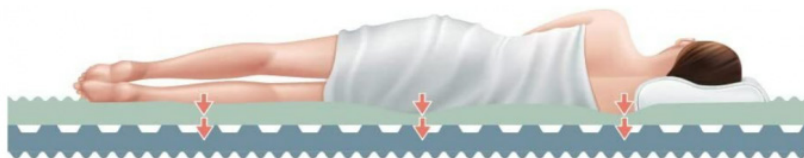

# Sofa Bed

# Mattress

**Name:** Emma sofa bed mattress

**Number of mattresses per sofa bed:** 2

**Type of mattress:** 2-sided, flippable mattress

**Core height:** 15 cm

**Weight:** 5 kg per mattress

**Height with cover:** ca. 18 cm

**Cover (covers included in the sofa box):**

Top mattress cover- double sided, with sitting and sleeping side.

Bottom mattress cover- double sided, with both sleeping sides.

**Origin of the product:** Poland