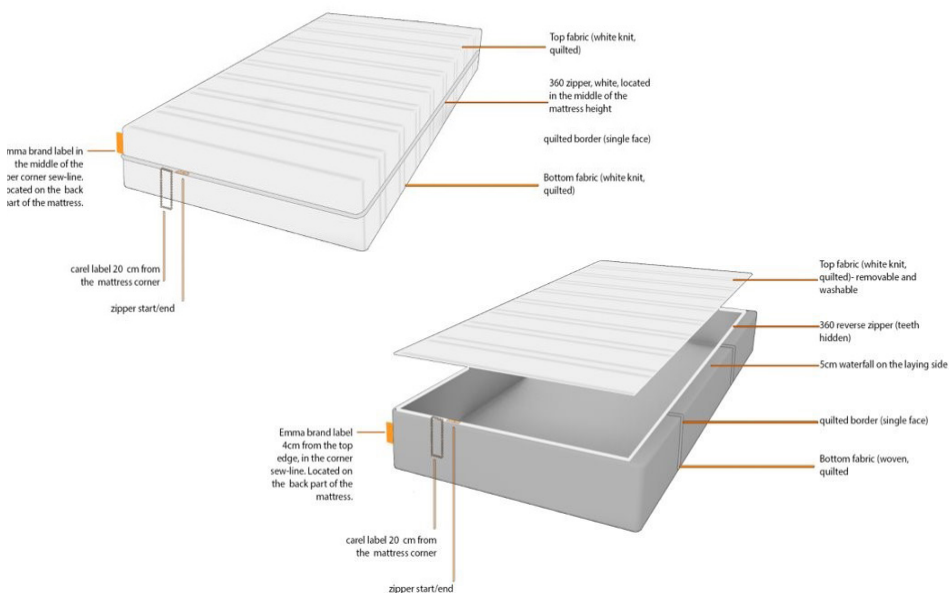

# Mattress

**Name:** Emma sofa bed mattress

**Number of mattresses per sofa bed:** 2

**Type of mattress:** 2-sided, flippable mattress

**Core height:** 15 cm

**Weight:** 5 kg per mattress

**Height with cover:** ca. 18 cm

**Cover (covers included in the sofa box):**

Top mattress cover- double sided, with sitting and sleeping side.

Bottom mattress cover- double sided, with both sleeping sides.

**Origin of the product:** Poland

**Subjective hardness:** 7,38 (blue wave side) / 6,54 (green egg shape side)

**Packaging:** nanopackaged, 2 mattresses in 1 box, 12kg

**SKU:** LMALU080200SFB

## Sofa base

**Name:** Emma Sofa Bed

**Number of bed bases per sofa bed:** 2

**Material:** metal frame with sprung birch slats

**Sitting/ sleeping height:** 55 cm

**Overall height:** 90 cm

**Overall width:** 222 cm