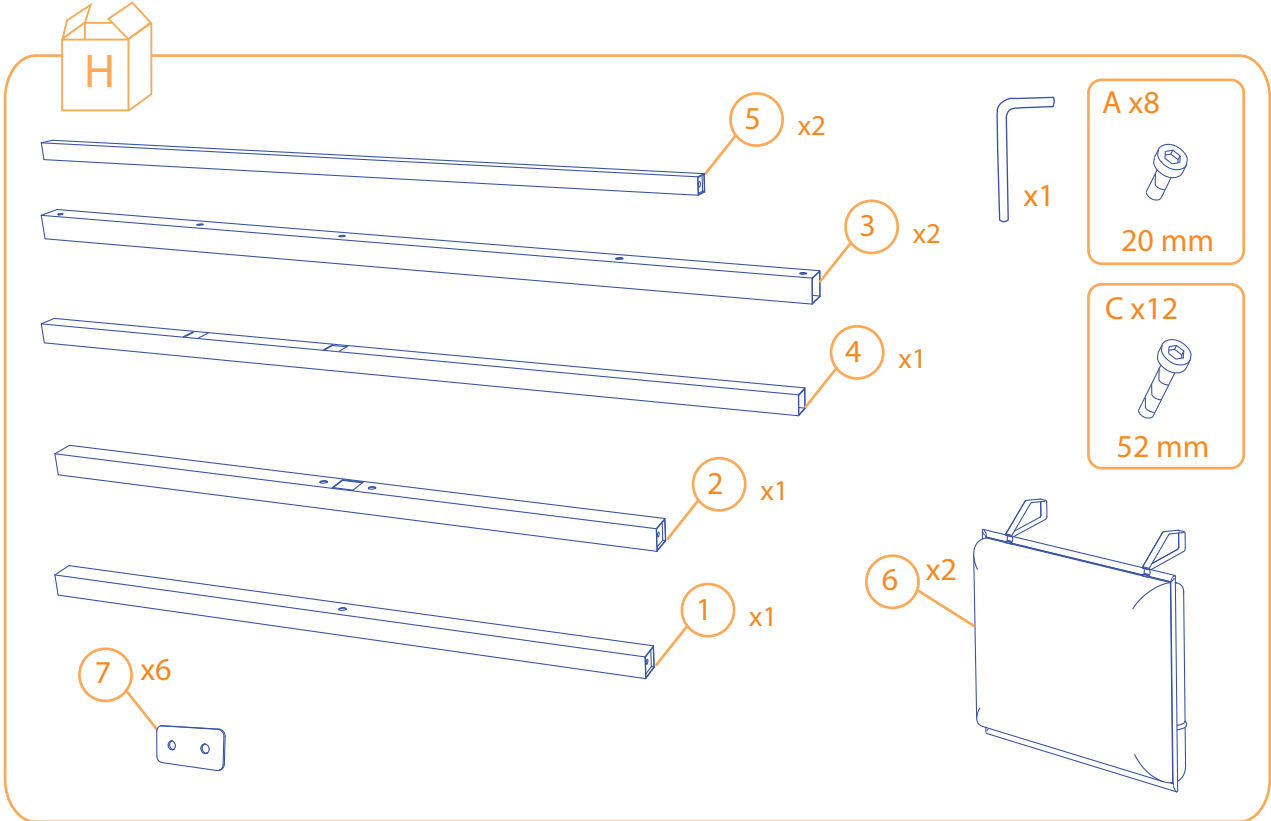

F x1

G x2

Detailed description of the assembly diagram: The diagram shows the components for step 1 of the assembly. On the left, there are four long metal bars labeled 1, 2, 3, and 4. Bar 1 is a simple long bar. Bar 2 has a small bracket at one end. Bar 3 is a rectangular frame with four corner brackets. Bar 4 is another rectangular frame, similar to bar 3. Below these are two more long bars, 5 and 6, and one more long bar, 7. Bar 5 has a bracket at one end. Bar 6 is a simple long bar. Bar 7 is a long bar with a bracket at one end. On the right, there is a large rectangular grate labeled 9, consisting of many horizontal slats. Above the grate is a single vertical post labeled 8. Below the grate are several small components: A (screws), B (screws), C (screws), D (caps), E (washers), F (a bracket), and G (an L-shaped bracket).

6  B x 12

7

8

1

2

7
x1 C x4

8
x1 A x4

9