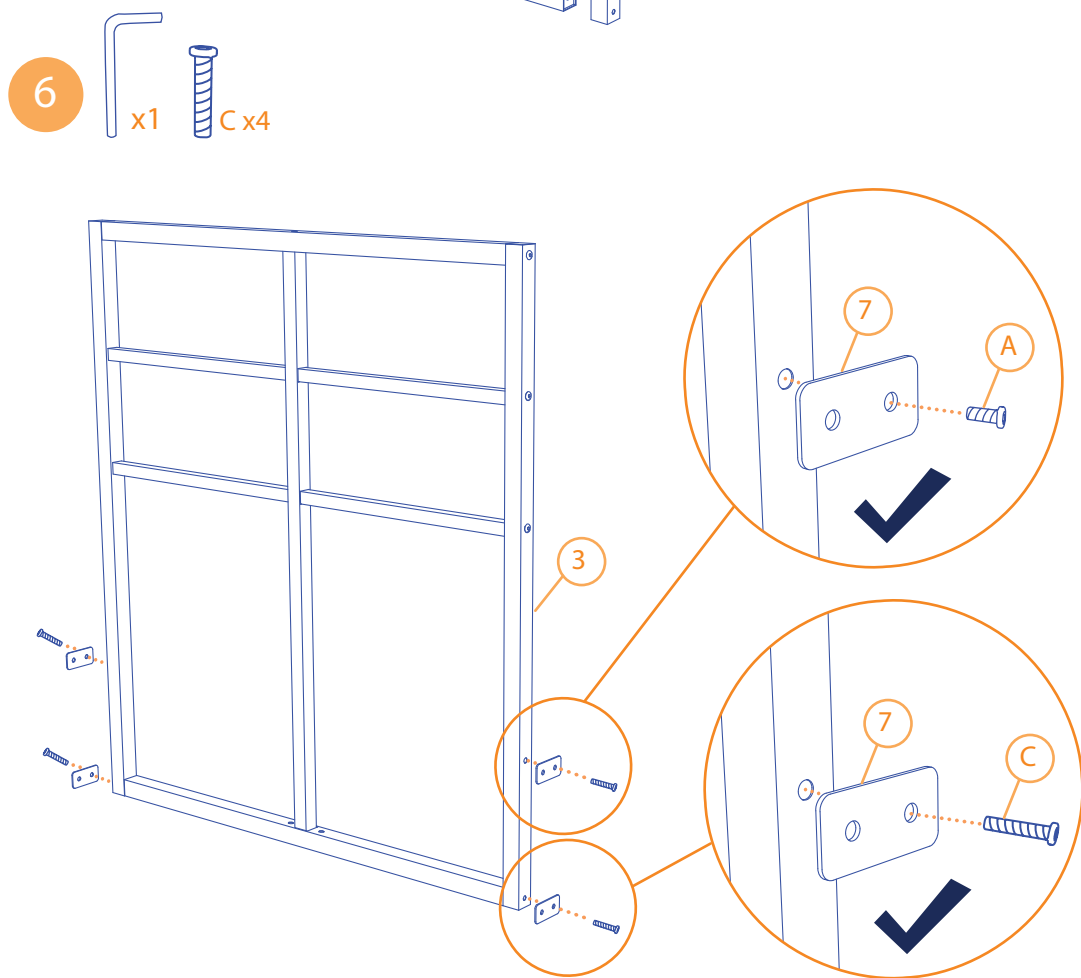

F x1

G x2

Detailed description of the assembly diagram: The diagram shows the components for step 1 of the assembly. On the left, there are four long metal bars labeled 1, 2, 3, and 4. Bar 1 is a simple long bar. Bar 2 has a small bracket at one end. Bar 3 is a rectangular frame with four corner brackets. Bar 4 is another rectangular frame, similar to bar 3. Below these are two more long bars, 5 and 6, and one more long bar, 7. Bar 5 has a bracket at one end. Bar 6 is a simple long bar. Bar 7 is a long bar with a bracket at one end. On the right, there is a large rectangular grate labeled 9, consisting of many horizontal slats. Above the grate is a single vertical post labeled 8. Below the grate are several small components: A (screws), B (screws), C (screws), D (caps), E (washers), F (a bracket), and G (an L-shaped bracket).

6  B x 12

7

8

1

2

7
x1 C x4

8
x1 A x4

9