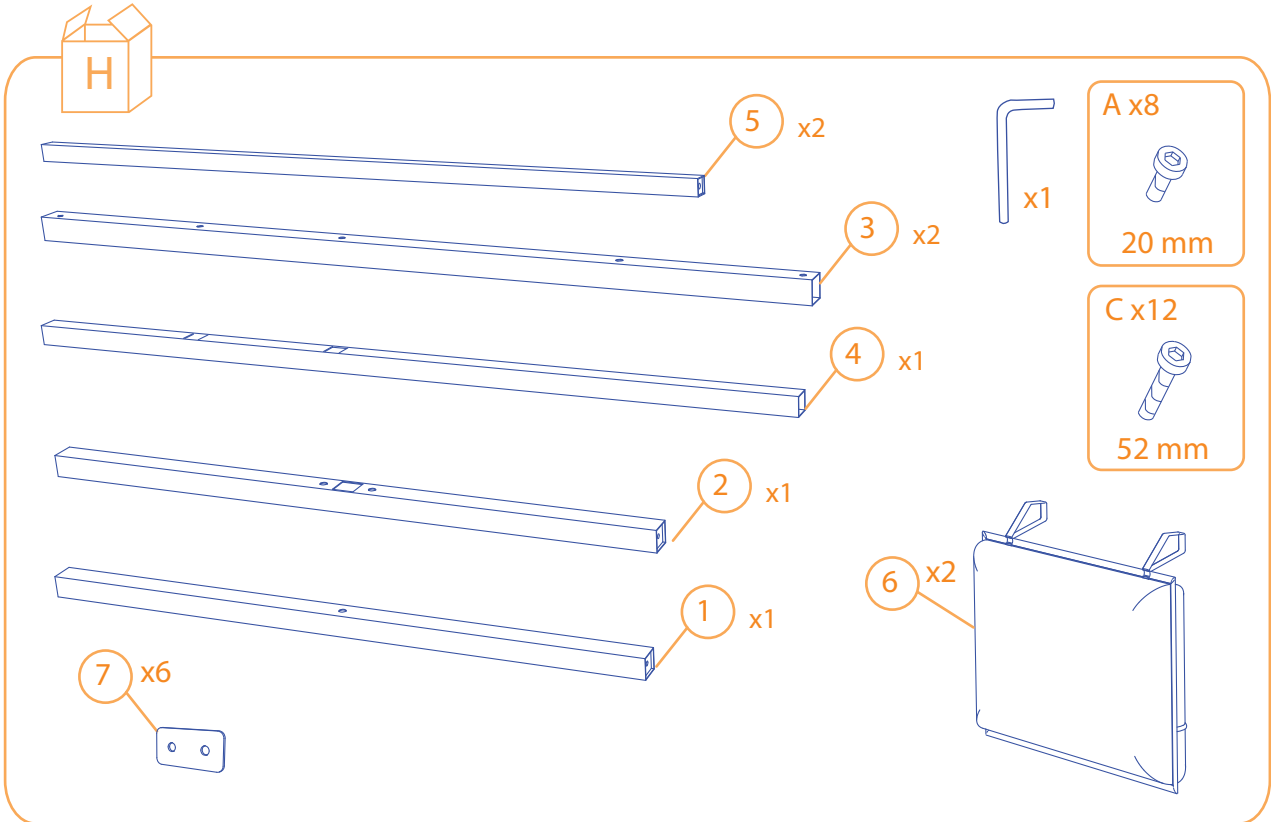

F x1

G x2

Detailed description of the assembly diagram: The diagram shows the components for step 1 of the assembly. On the left, there are four long metal bars labeled 1, 2, 3, and 4. Bar 1 is a simple long bar. Bar 2 has a small bracket at one end. Bar 3 is a rectangular frame with four corner brackets. Bar 4 is another rectangular frame, similar to bar 3. Below these are two more long bars, 5 and 6, and one more long bar, 7. Bar 5 has a bracket at one end. Bar 6 is a simple long bar. Bar 7 is a long bar with a bracket at one end. On the right, there is a large rectangular grate labeled 9, consisting of many horizontal slats. Above the grate is a single vertical post labeled 8. Below the grate are several small components: A (screws), B (screws), C (screws), D (caps), E (washers), F (a bracket), and G (an L-shaped bracket).

6

B x 4

7

8

1

2

3 x1 C x2

4 x1 C x2