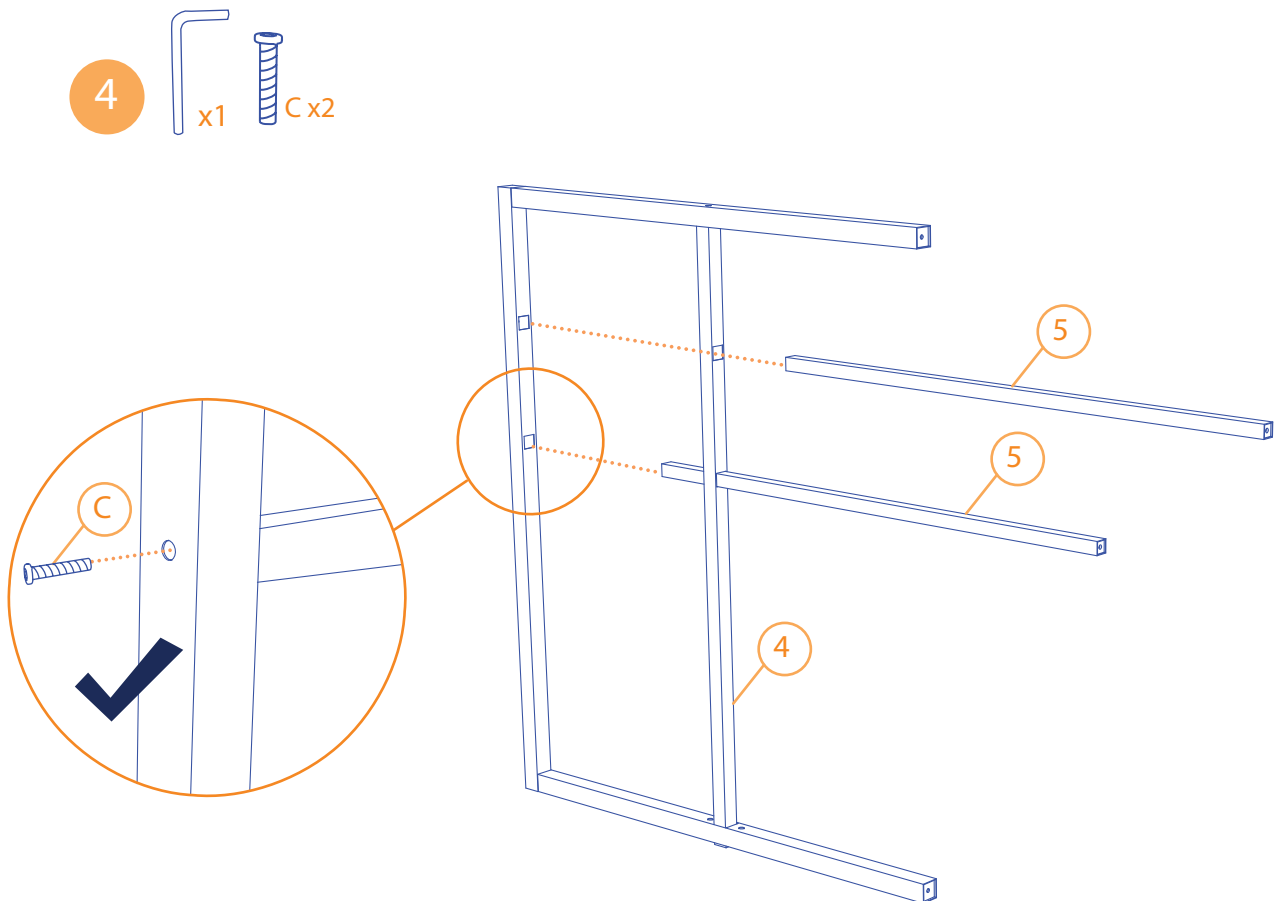

F x1

G x2

Detailed description of the assembly diagram: The diagram shows the components for step 1 of the assembly. On the left, there are four long metal bars labeled 1, 2, 3, and 4. Bar 1 is a simple long bar. Bar 2 has a small bracket at one end. Bar 3 is a rectangular frame with four corner brackets. Bar 4 is another rectangular frame, similar to bar 3. Below these are two more long bars, 5 and 6, and one more long bar, 7. Bar 5 has a bracket at one end. Bar 6 is a simple long bar. Bar 7 is a long bar with a bracket at one end. On the right, there is a large rectangular grate labeled 9, consisting of many horizontal slats. Above the grate is a single vertical post labeled 8. Below the grate are several small components: A (screws), B (screws), C (screws), D (caps), E (washers), F (a bracket), and G (an L-shaped bracket).

6  B x 12

7

8

1

2

7
x1 C x4

8
x1 A x4

9