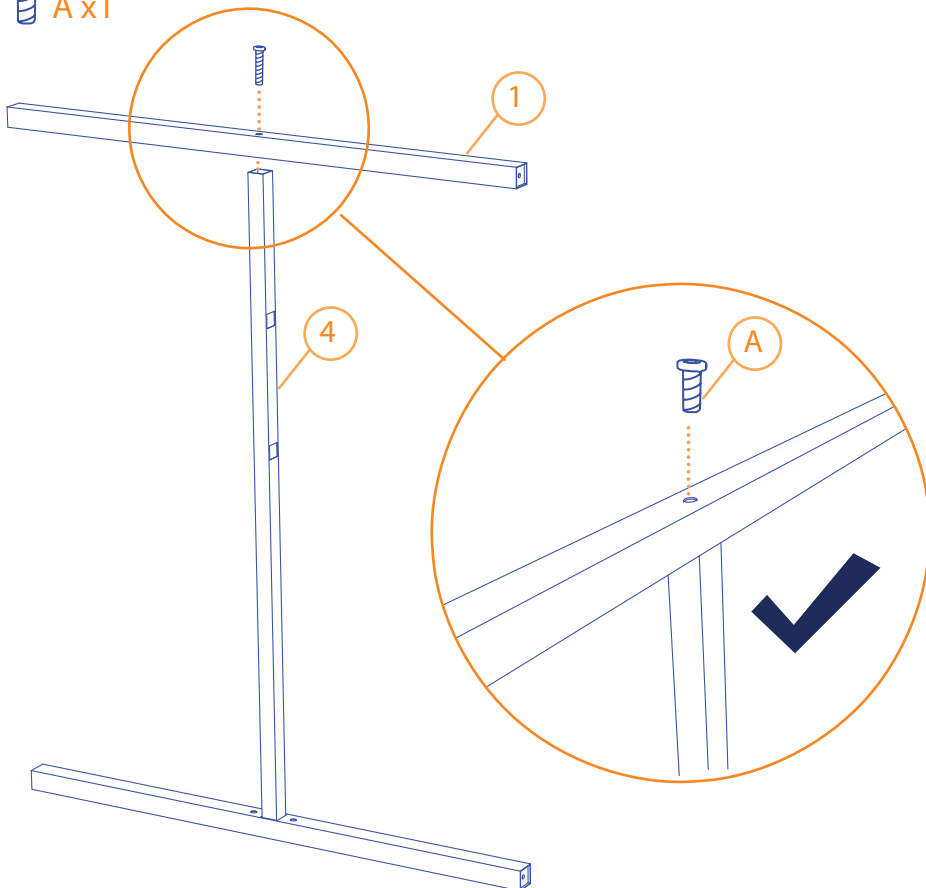

F x1

G x2

Detailed description of the assembly diagram: The diagram shows the components for step 1 of the assembly. On the left, there are four long metal bars labeled 1, 2, 3, and 4. Bar 1 is a simple long bar. Bar 2 has a small bracket at one end. Bar 3 is a rectangular frame with four corner brackets. Bar 4 is another rectangular frame, similar to bar 3. Below these are two more long bars, 5 and 6, and one more long bar, 7. Bar 5 has a bracket at one end. Bar 6 is a simple long bar. Bar 7 is a long bar with a bracket at one end. On the right, there is a large rectangular grate labeled 9, consisting of many horizontal slats. Above the grate is a single vertical post labeled 8. Below the grate are several small components: A (screws), B (screws), C (screws), D (caps), E (washers), F (a bracket), and G (an L-shaped bracket).

6  B x 12

7

8

1

2

7
x1 C x4

8
x1 A x4

9