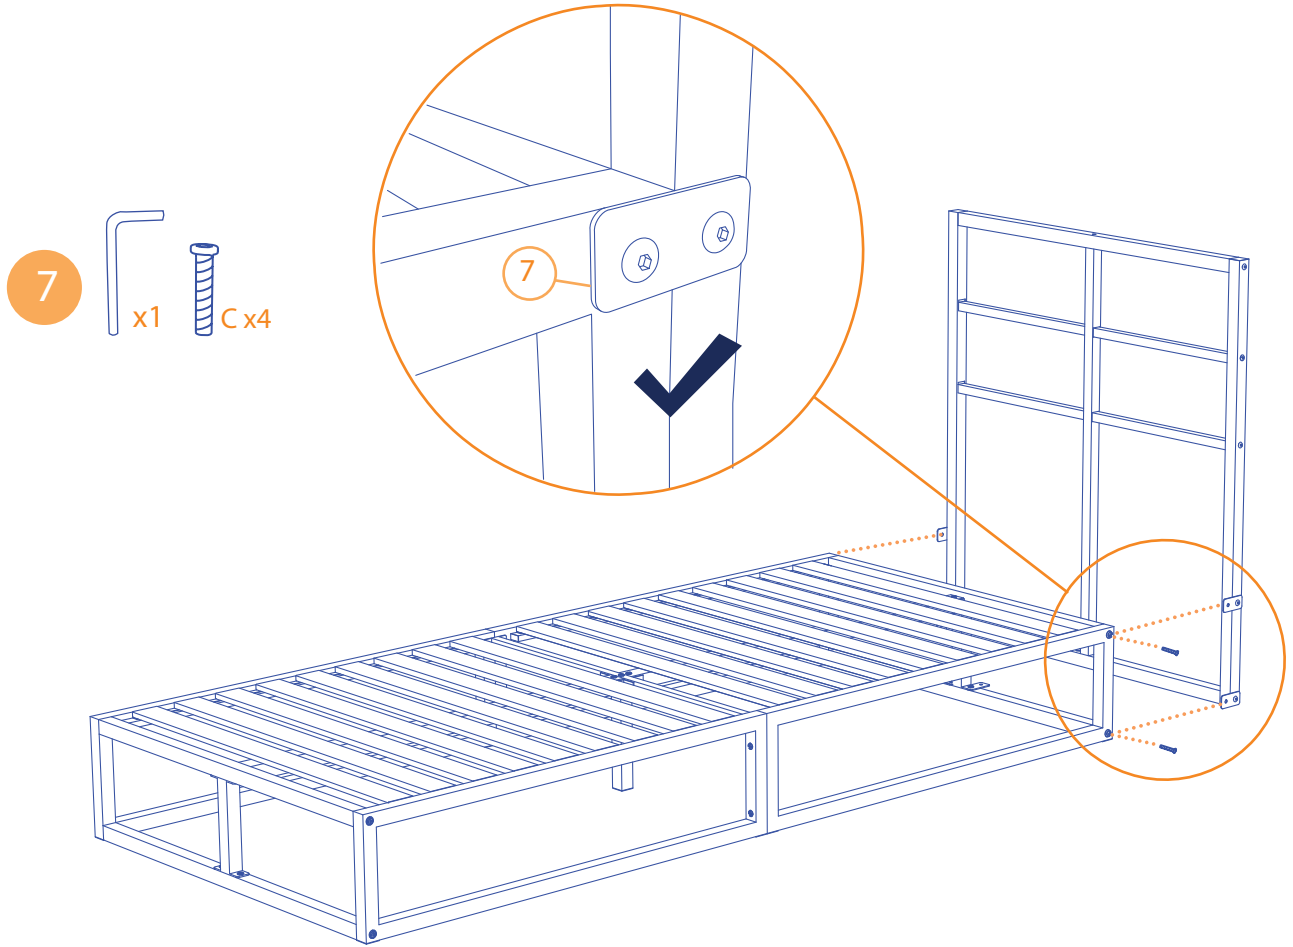

F x1

G x2

Detailed description of the assembly diagram: The diagram shows the components for step 1 of the assembly. On the left, there are four long metal bars labeled 1, 2, 3, and 4. Bar 1 is a simple long bar. Bar 2 has a small bracket at one end. Bar 3 is a rectangular frame with four corner brackets. Bar 4 is another rectangular frame, similar to bar 3. Below these are two more long bars, 5 and 6, and one more long bar, 7. Bar 5 has a bracket at one end. Bar 6 is a simple long bar. Bar 7 is a long bar with a bracket at one end. On the right, there is a large rectangular grate labeled 9, consisting of many horizontal slats. Above the grate is a single vertical post labeled 8. Below the grate are several small components: A (screws), B (screws), C (screws), D (caps), E (washers), F (a bracket), and G (an L-shaped bracket).

2

3
x1 C x2

4
x1 C x2

9

6

10

107 x 203 cm/122 x 183 cm/138 x 188 cm
135 x 190 cm/140 x 195 cm/140 x 200 cm
150 x 190 cm/150 x 200 cm/153 x 203 cm
160 x 190 cm/160 x 200cm

x2