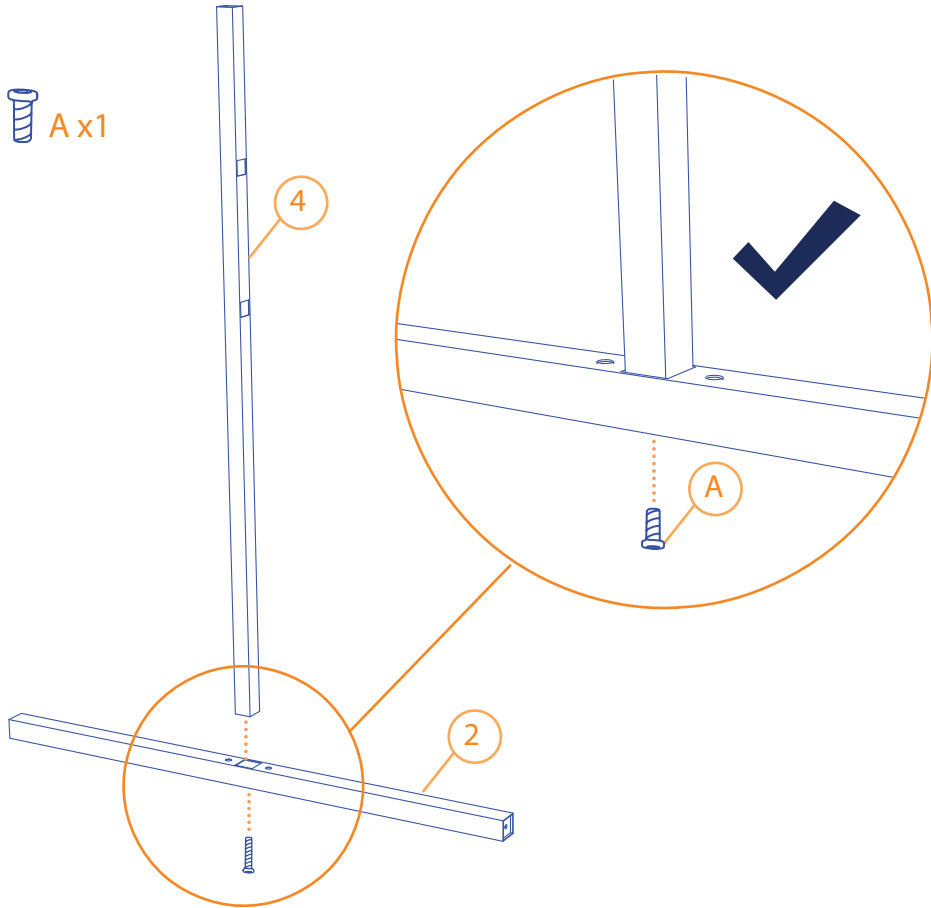

F x1

G x2

Detailed description of the assembly diagram: The diagram shows the components for step 1 of the assembly. On the left, there are four long metal bars labeled 1, 2, 3, and 4. Bar 1 is a simple long bar. Bar 2 has a small bracket at one end. Bar 3 is a rectangular frame with four corner brackets. Bar 4 is another rectangular frame, similar to bar 3. Below these are two more long bars, 5 and 6, and one more long bar, 7. Bar 5 has a bracket at one end. Bar 6 is a simple long bar. Bar 7 is a long bar with a bracket at one end. On the right, there is a large rectangular grate labeled 9, consisting of many horizontal slats. Above the grate is a single vertical post labeled 8. Below the grate are several small components: A (screws), B (screws), C (screws), D (caps), E (washers), F (a bracket), and G (an L-shaped bracket).

6  B x 12

7

8

1

2

7
x1 C x4

8
x1 A x4

9