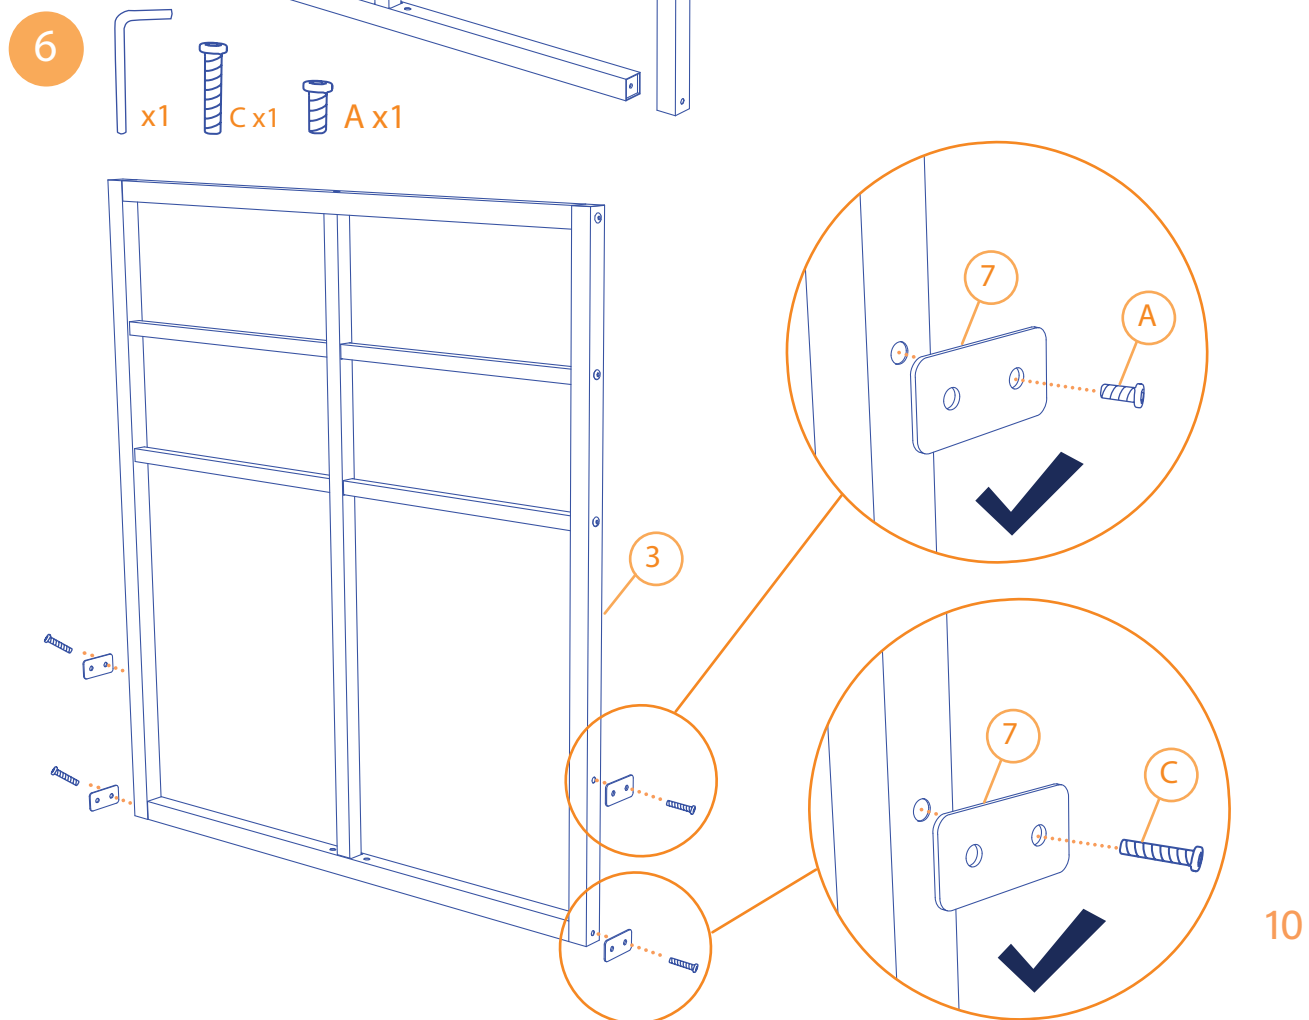

F x1

G x2

Detailed description of the assembly diagram: The diagram shows the components for step 1 of the assembly. On the left, there are four long metal bars labeled 1, 2, 3, and 4. Bar 1 is a simple long bar. Bar 2 has a small bracket at one end. Bar 3 is a rectangular frame with four corner brackets. Bar 4 is another rectangular frame, similar to bar 3. Below these are two more long bars, 5 and 6, and one more long bar, 7. Bar 5 has a bracket at one end. Bar 6 is a simple long bar. Bar 7 is a long bar with a bracket at one end. On the right, there is a large rectangular grate labeled 9, consisting of many horizontal slats. Above the grate is a single vertical post labeled 8. Below the grate are several small components: A (screws), B (screws), C (screws), D (caps), E (washers), F (a bracket), and G (an L-shaped bracket).

2

3
x1 C x2

4
x1 C x2

9

6

10

107 x 203 cm/122 x 183 cm/138 x 188 cm
135 x 190 cm/140 x 195 cm/140 x 200 cm
150 x 190 cm/150 x 200 cm/153 x 203 cm
160 x 190 cm/160 x 200cm

x2