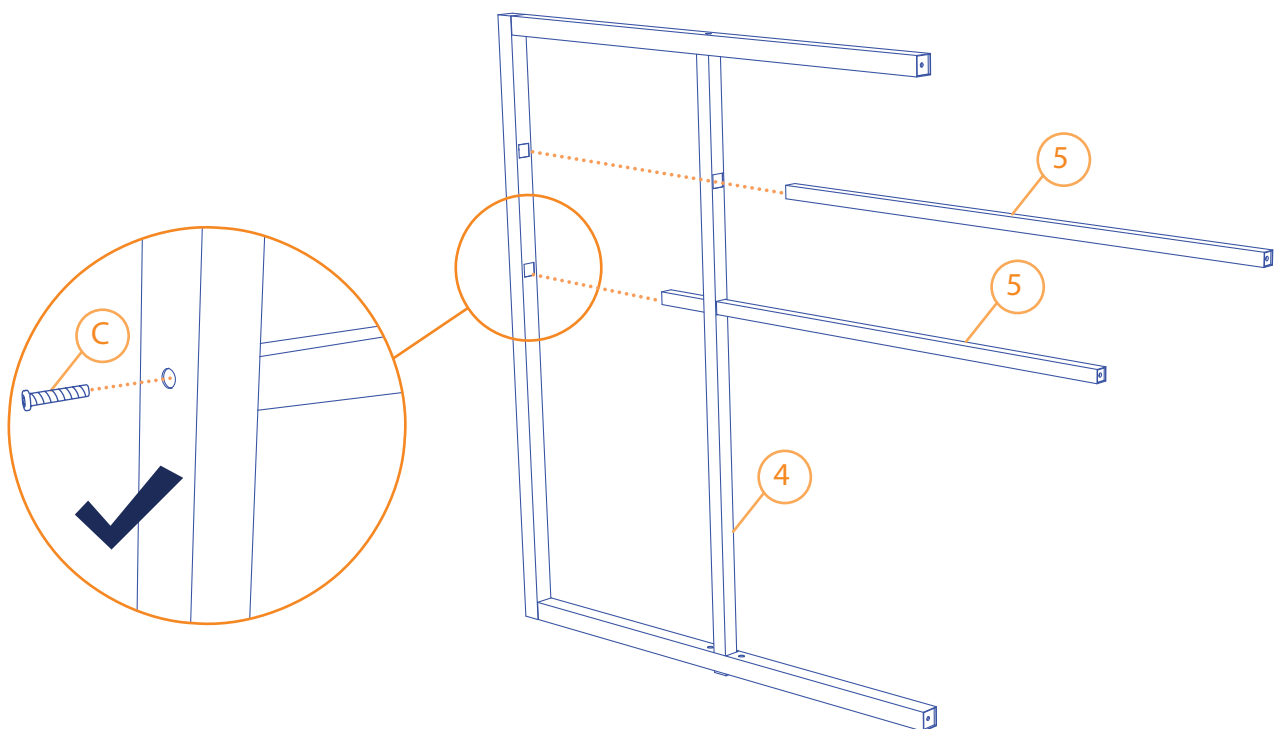

F x1

G x2

Detailed description of the assembly diagram: The diagram shows the components for step 1 of the assembly. On the left, there are four long metal bars labeled 1, 2, 3, and 4. Bar 1 is a simple long bar. Bar 2 has a small bracket at one end. Bar 3 is a rectangular frame with four corner brackets. Bar 4 is another rectangular frame, similar to bar 3. Below these are two more long bars, 5 and 6, and one more long bar, 7. Bar 5 has a bracket at one end. Bar 6 is a simple long bar. Bar 7 is a long bar with a bracket at one end. On the right, there is a large rectangular grate labeled 9, consisting of many horizontal slats. Above the grate is a single vertical post labeled 8. Below the grate are several small components: A (screws), B (screws), C (screws), D (caps), E (washers), F (a bracket), and G (an L-shaped bracket).

6

B x 4

7

8

1

2

3 x1 C x2

4 x1 C x2