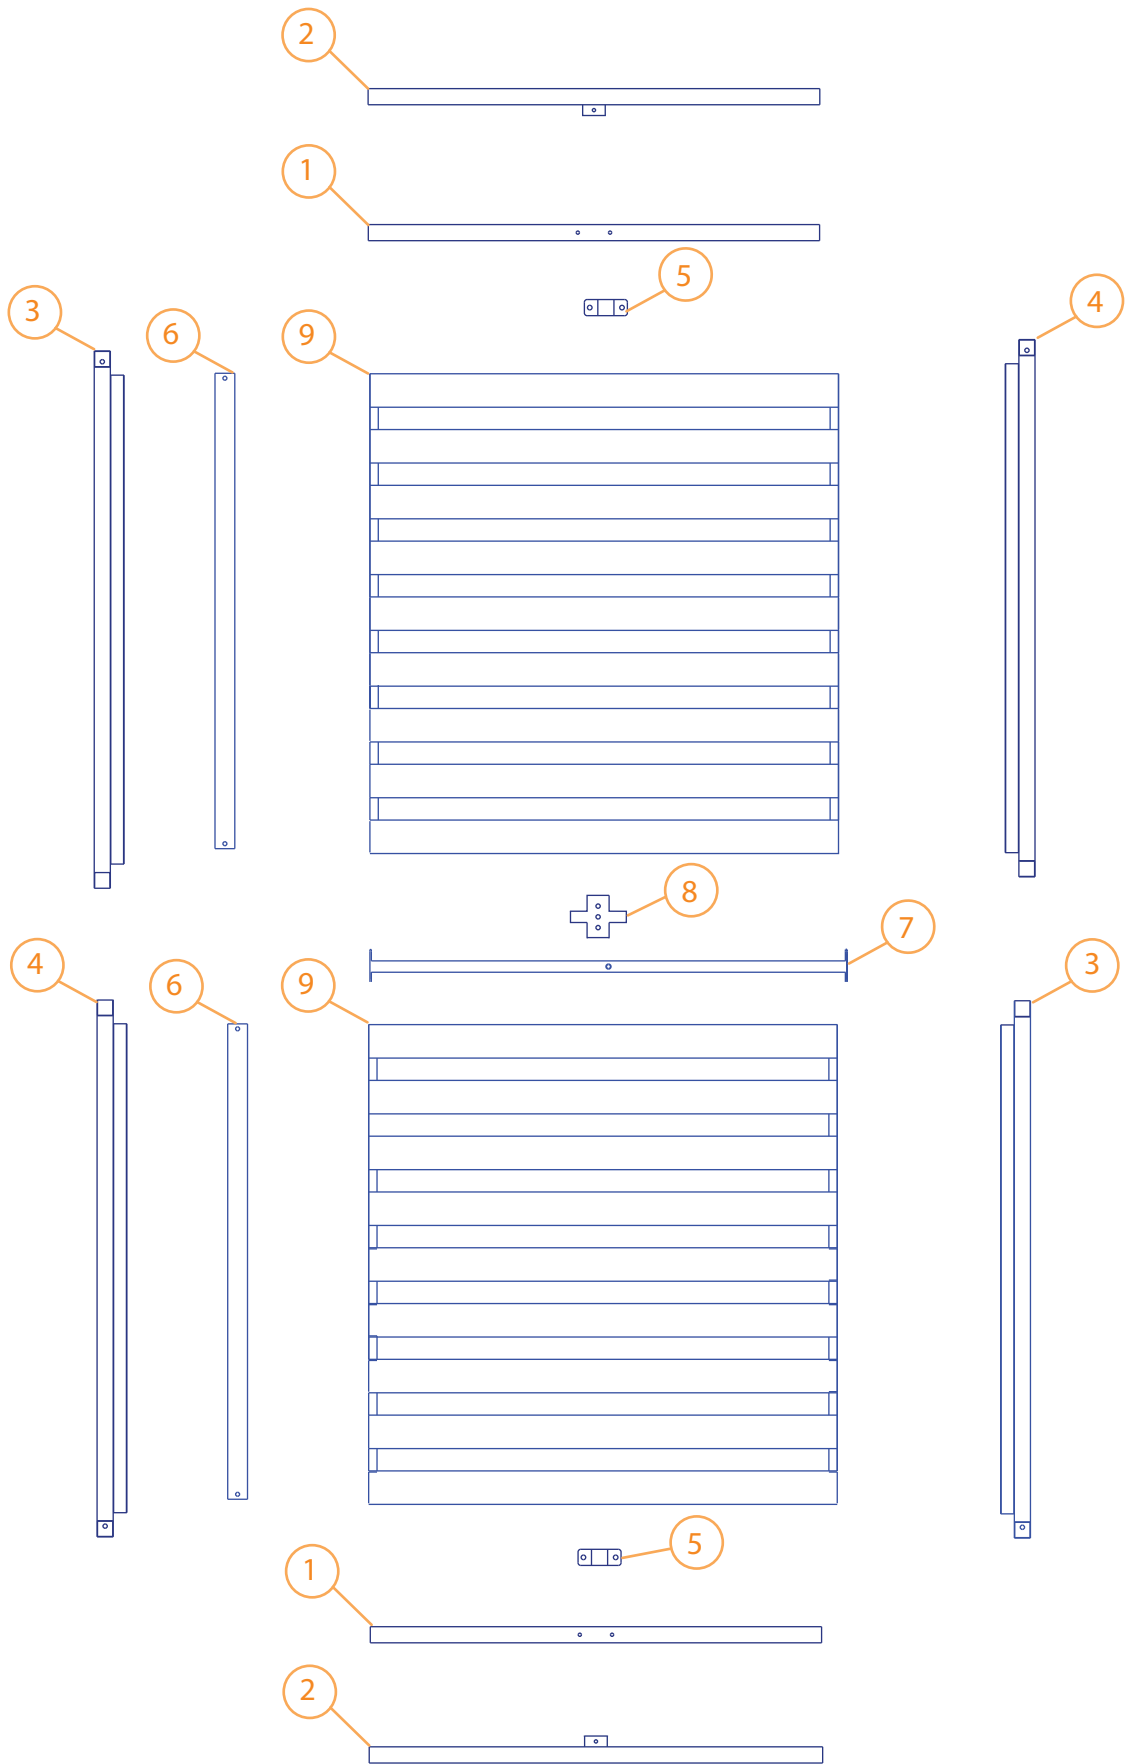

180 x 195 cm
180 x 200 cm
183 x 203 cm
200 x 190 cm
200 x 200 cm 25-30

80 x 190 cm
90 x 190 cm
90 x 200 cm
92 x 188 cm
97 x 195 cm
100 x 190 cm 1-12

107 x 203 cm
120 x 190 cm
120 x 195 cm
122 x 183 cm
135 x 190 cm
138 x 188 cm
140 x 195 cm
140 x 200 cm
150 x 190 cm
150 x 200 cm
153 x 203 cm
160 x 190 cm
160 x 195 cm
160 x 200 cm 13-24

180 x 195 cm
180 x 200 cm
183 x 203 cm
200 x 190 cm
200 x 200 cm 25-36

80 x 190 cm/90 x 190 cm/90 x 200 cm
92 x 188 cm/97 x 195 cm/100 x 190 cm

1 x2

2 x2

3 x2

4 x2

5 x2

6 x2

F x1

G x2

Detailed description of the assembly diagram: The diagram shows the components for step 1 of the assembly. On the left, there are four long metal bars labeled 1, 2, 3, and 4. Bar 1 is a simple long bar. Bar 2 has a small bracket at one end. Bar 3 is a rectangular frame with four corner brackets. Bar 4 is another rectangular frame, similar to bar 3. Below these are two more long bars, 5 and 6, and one more long bar, 7. Bar 5 has a bracket at one end. Bar 6 is a simple long bar. Bar 7 is a long bar with a bracket at one end. On the right, there is a large rectangular grate labeled 9, consisting of many horizontal slats. Above the grate is a single vertical post labeled 8. Below the grate are several small components: A (screws), B (screws), C (screws), D (caps), E (washers), F (a bracket), and G (an L-shaped bracket).