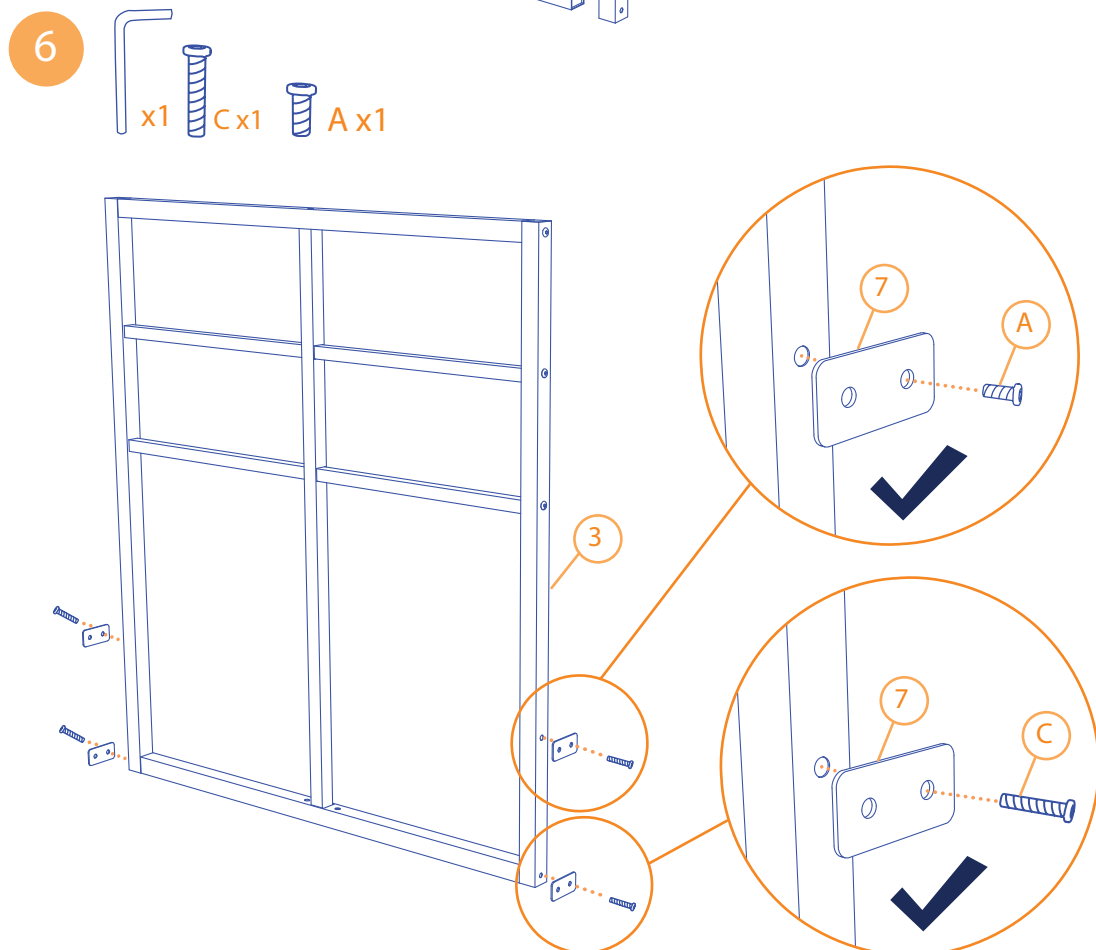

F x1

G x2

Detailed description of the assembly diagram: The diagram shows the components for step 1 of the assembly. On the left, there are four long metal bars labeled 1, 2, 3, and 4. Bar 1 is a simple long bar. Bar 2 has a small bracket at one end. Bar 3 is a rectangular frame with four corner brackets. Bar 4 is another rectangular frame, similar to bar 3. Below these are two more long bars, 5 and 6, and one more long bar, 7. Bar 5 has a bracket at one end. Bar 6 is a simple long bar. Bar 7 is a long bar with a bracket at one end. On the right, there is a large rectangular grate labeled 9, consisting of many horizontal slats. Above the grate is a single vertical post labeled 8. Below the grate are several small components: A (screws), B (screws), C (screws), D (caps), E (washers), F (a bracket), and G (an L-shaped bracket).

6

B x 4

7

8

1

2

3 x1 C x2

4 x1 C x2