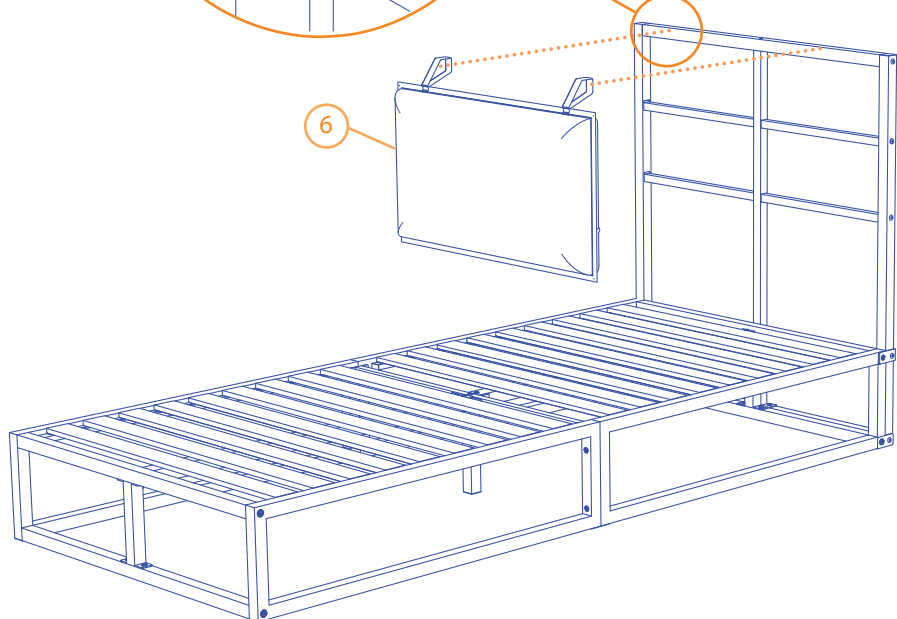

F x1

G x2

Detailed description of the assembly diagram: The diagram shows the components for step 1 of the assembly. On the left, there are four long metal bars labeled 1, 2, 3, and 4. Bar 1 is a simple long bar. Bar 2 has a small bracket at one end. Bar 3 is a rectangular frame with four corner brackets. Bar 4 is another rectangular frame, similar to bar 3. Below these are two more long bars, 5 and 6, and one more long bar, 7. Bar 5 has a bracket at one end. Bar 6 is a simple long bar. Bar 7 is a long bar with a bracket at one end. On the right, there is a large rectangular grate labeled 9, consisting of many horizontal slats. Above the grate is a single vertical post labeled 8. Below the grate are several small components: A (screws), B (screws), C (screws), D (caps), E (washers), F (a bracket), and G (an L-shaped bracket).

2

3
x1 C x2

4
x1 C x2

9

6

10

107 x 203 cm/122 x 183 cm/138 x 188 cm
135 x 190 cm/140 x 195 cm/140 x 200 cm
150 x 190 cm/150 x 200 cm/153 x 203 cm
160 x 190 cm/160 x 200cm

x2