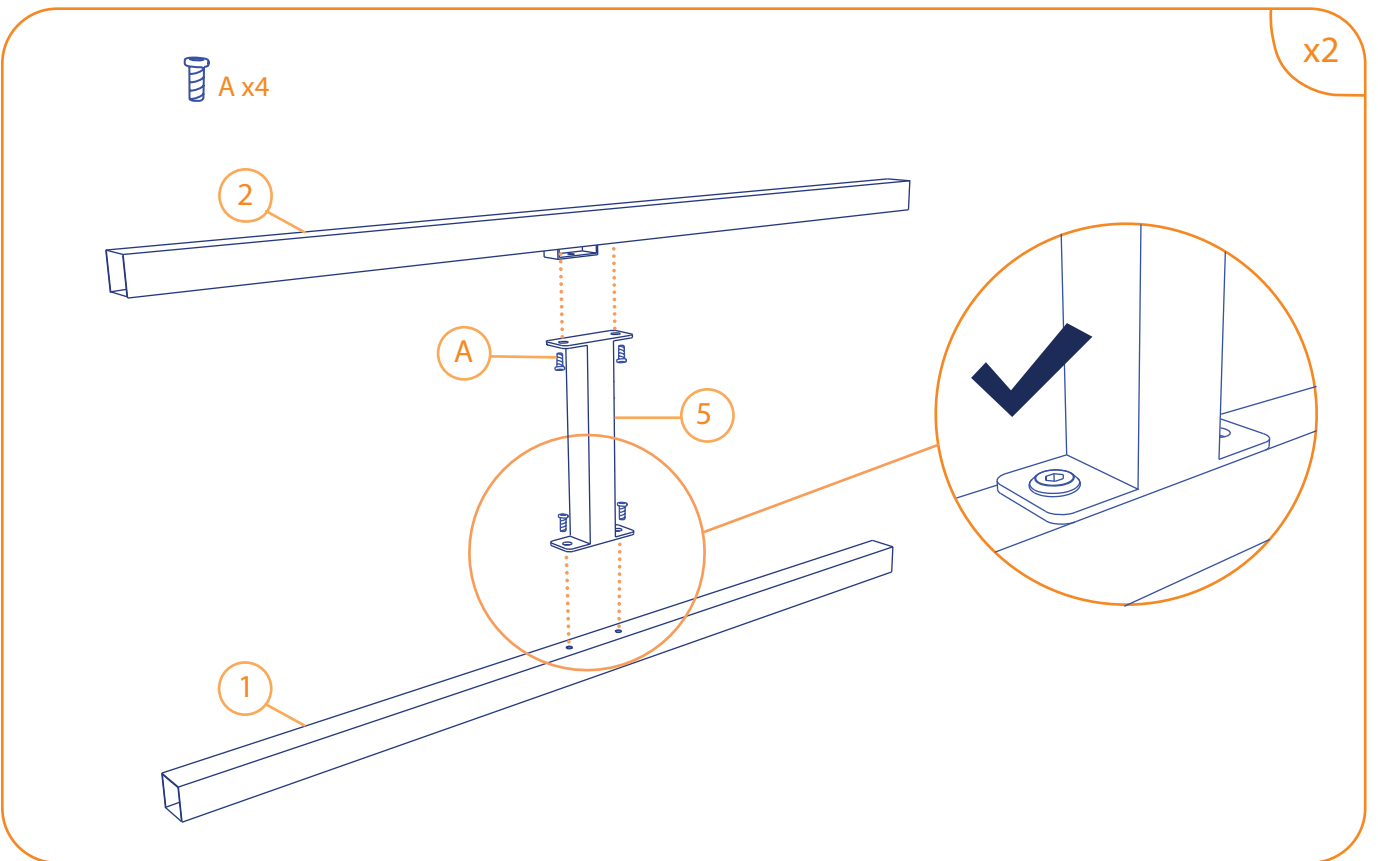

F x1

G x2

Detailed description of the assembly diagram: The diagram shows the components for step 1 of the assembly. On the left, there are four long metal bars labeled 1, 2, 3, and 4. Bar 1 is a simple long bar. Bar 2 has a small bracket at one end. Bar 3 is a rectangular frame with four corner brackets. Bar 4 is another rectangular frame, similar to bar 3. Below these are two more long bars, 5 and 6, and one more long bar, 7. Bar 5 has a bracket at one end. Bar 6 is a simple long bar. Bar 7 is a long bar with a bracket at one end. On the right, there is a large rectangular grate labeled 9, consisting of many horizontal slats. Above the grate is a single vertical post labeled 8. Below the grate are several small components: A (screws), B (screws), C (screws), D (caps), E (washers), F (a bracket), and G (an L-shaped bracket).