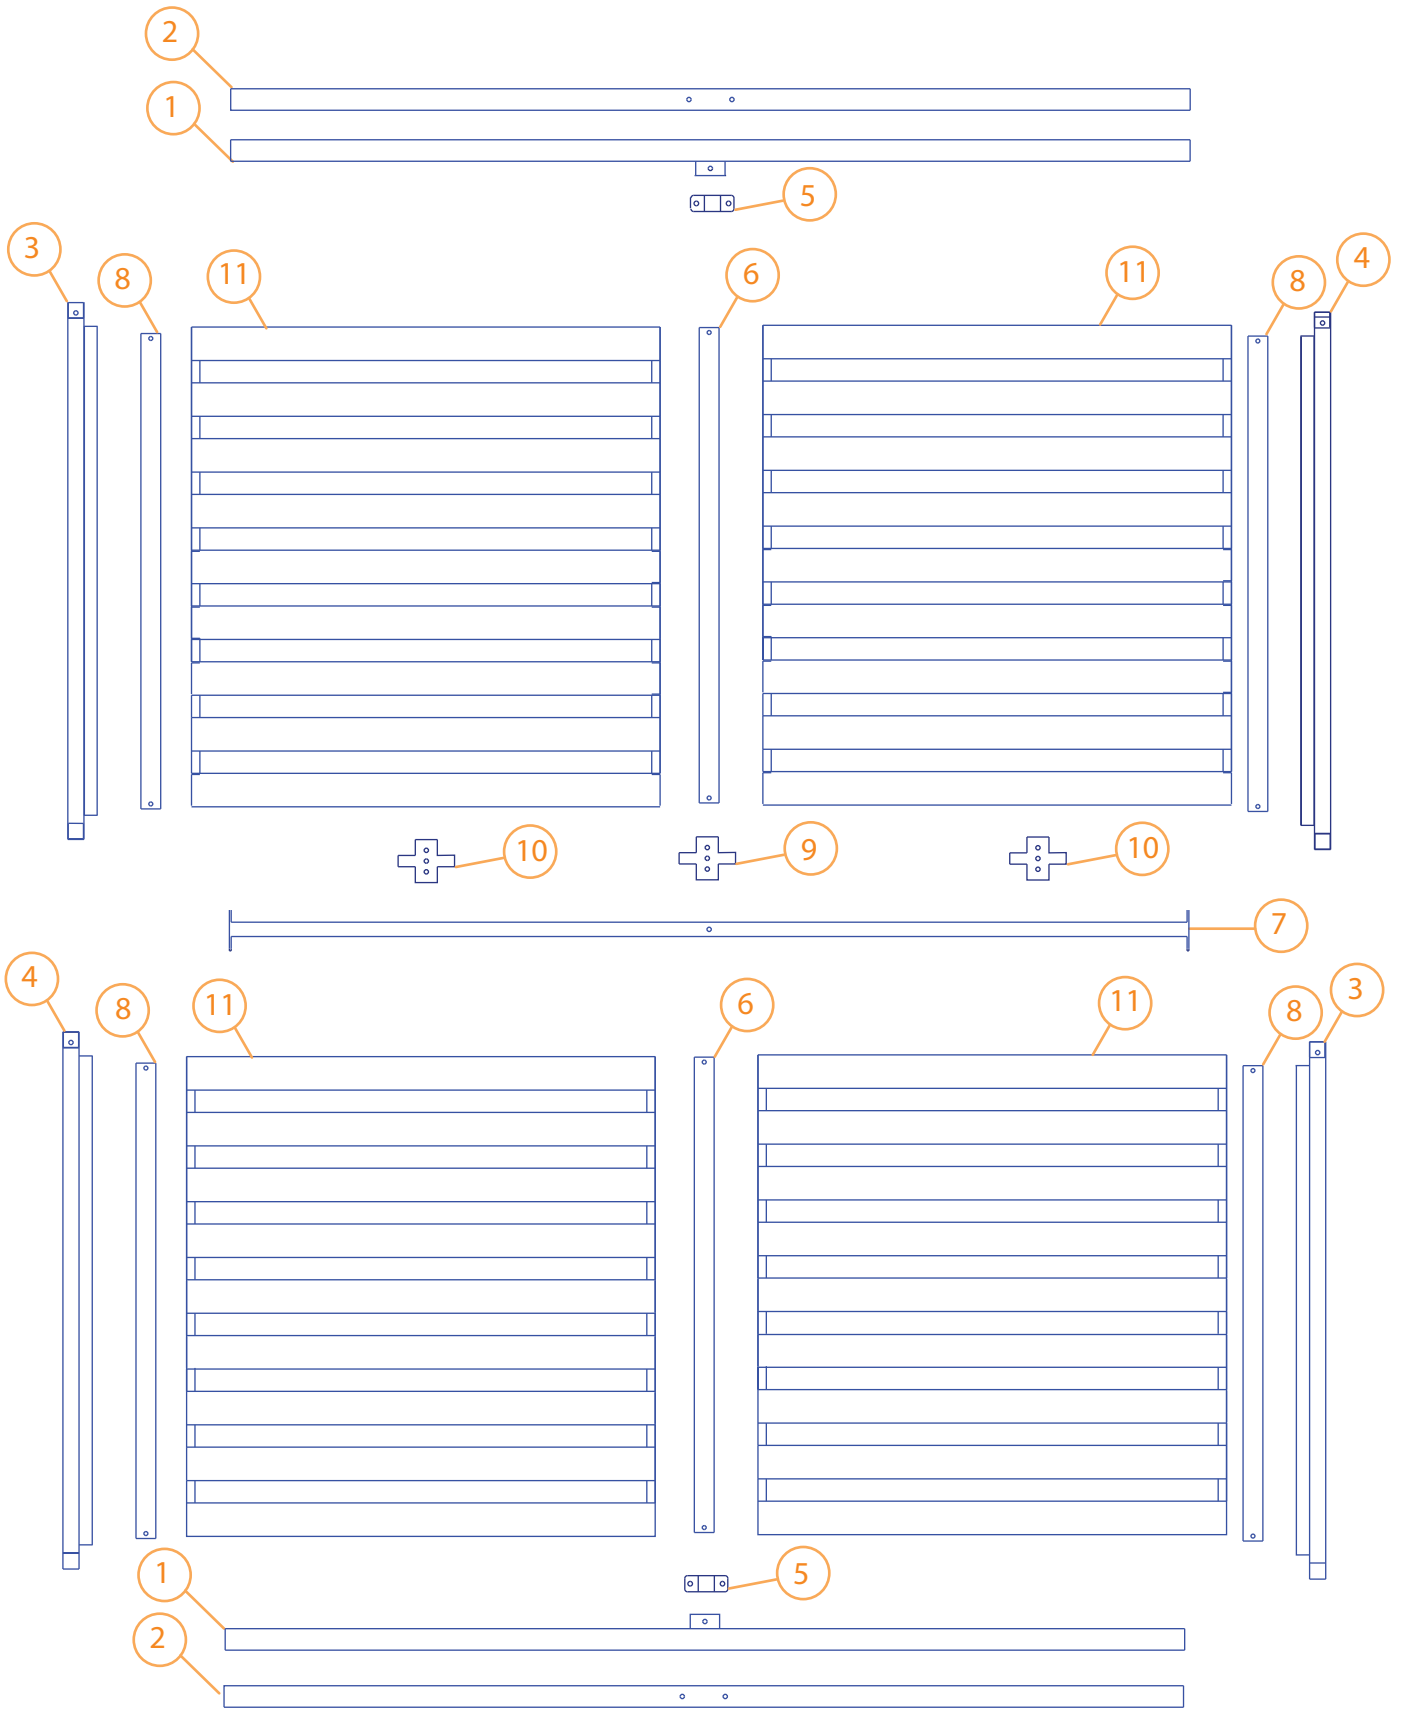

180 x 195 cm
180 x 200 cm
183 x 203 cm
200 x 190 cm
200 x 200 cm 25-36

80 x 190 cm/90 x 190 cm/90 x 200 cm
92 x 188 cm/97 x 195 cm/100 x 190 cm

1 x2

2 x2

3 x2

4 x2

5 x2

6 x2

F x1

G x2

Detailed description of the assembly diagram: The diagram shows the components for step 1 of the assembly. On the left, there are four long metal bars labeled 1, 2, 3, and 4. Bar 1 is a simple long bar. Bar 2 has a small bracket at one end. Bar 3 is a rectangular frame with four corner brackets. Bar 4 is another rectangular frame, similar to bar 3. Below these are two more long bars, 5 and 6, and one more long bar, 7. Bar 5 has a bracket at one end. Bar 6 is a simple long bar. Bar 7 is a long bar with a bracket at one end. On the right, there is a large rectangular grate labeled 9, consisting of many horizontal slats. Above the grate is a single vertical post labeled 8. Below the grate are several small components: A (screws), B (screws), C (screws), D (caps), E (washers), F (a bracket), and G (an L-shaped bracket).

3 x2

4 x2

11 x2

1 x2

2 x2

6 x2

7 x1

8 x4

11 x2

1

C x2 D x2

x2

2

A x4

x2

5  B x 3  A x 4