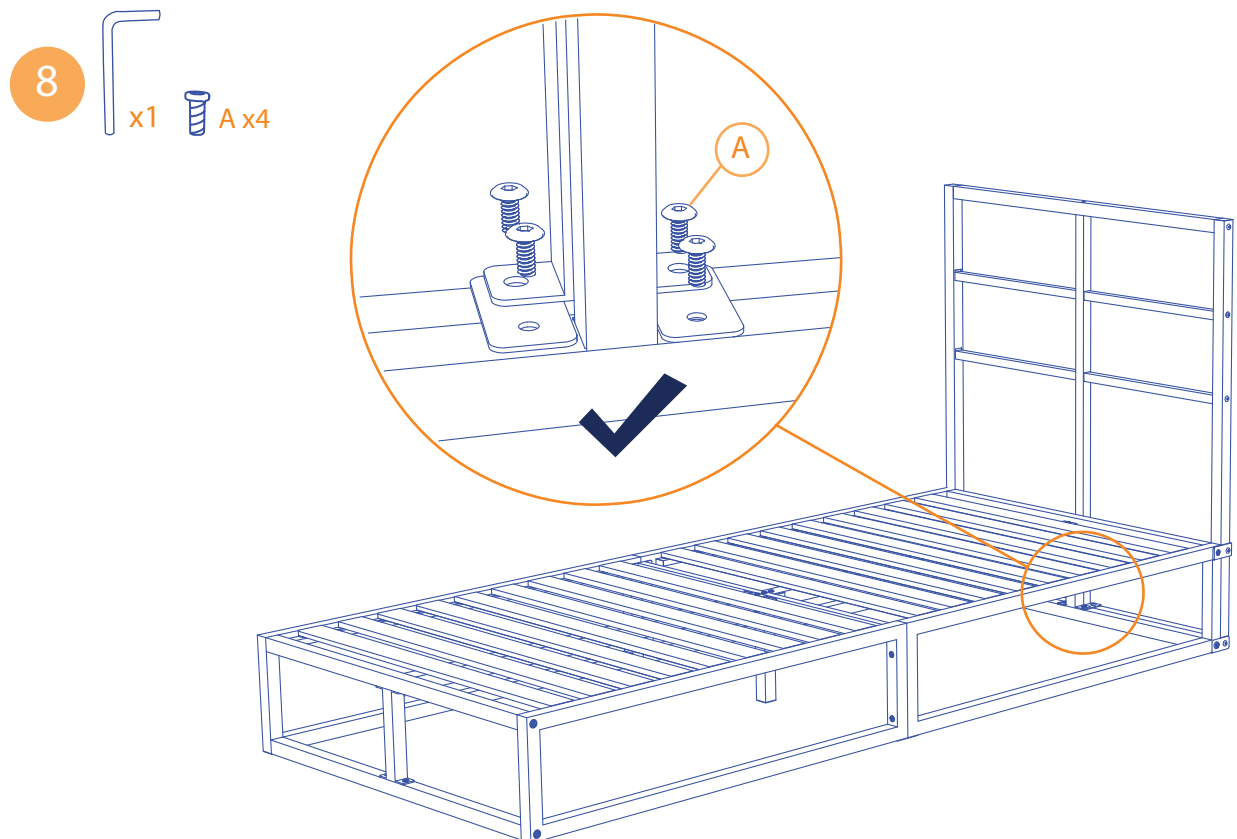

F x1

G x2

Detailed description of the assembly diagram: The diagram shows the components for step 1 of the assembly. On the left, there are four long metal bars labeled 1, 2, 3, and 4. Bar 1 is a simple long bar. Bar 2 has a small bracket at one end. Bar 3 is a rectangular frame with four corner brackets. Bar 4 is another rectangular frame, similar to bar 3. Below these are two more long bars, 5 and 6, and one more long bar, 7. Bar 5 has a bracket at one end. Bar 6 is a simple long bar. Bar 7 is a long bar with a bracket at one end. On the right, there is a large rectangular grate labeled 9, consisting of many horizontal slats. Above the grate is a single vertical post labeled 8. Below the grate are several small components: A (screws), B (screws), C (screws), D (caps), E (washers), F (a bracket), and G (an L-shaped bracket).

2

3
x1 C x2

4
x1 C x2

9

6

10

107 x 203 cm/122 x 183 cm/138 x 188 cm
135 x 190 cm/140 x 195 cm/140 x 200 cm
150 x 190 cm/150 x 200 cm/153 x 203 cm
160 x 190 cm/160 x 200cm

x2