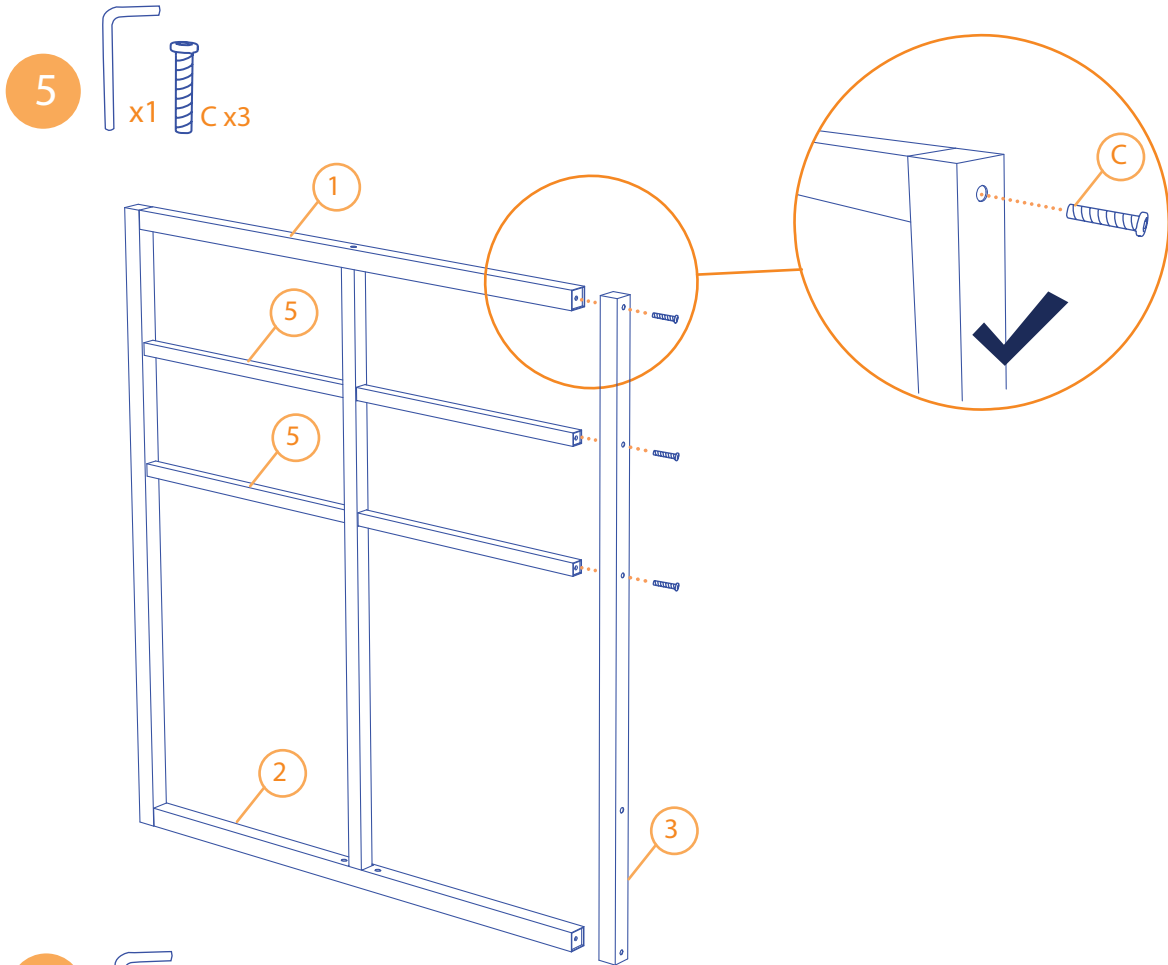

F x1

G x2

Detailed description of the assembly diagram: The diagram shows the components for step 1 of the assembly. On the left, there are four long metal bars labeled 1, 2, 3, and 4. Bar 1 is a simple long bar. Bar 2 has a small bracket at one end. Bar 3 is a rectangular frame with four corner brackets. Bar 4 is another rectangular frame, similar to bar 3. Below these are two more long bars, 5 and 6, and one more long bar, 7. Bar 5 has a bracket at one end. Bar 6 is a simple long bar. Bar 7 is a long bar with a bracket at one end. On the right, there is a large rectangular grate labeled 9, consisting of many horizontal slats. Above the grate is a single vertical post labeled 8. Below the grate are several small components: A (screws), B (screws), C (screws), D (caps), E (washers), F (a bracket), and G (an L-shaped bracket).

6

B x 4

7

8

1

2

3 x1 C x2

4 x1 C x2