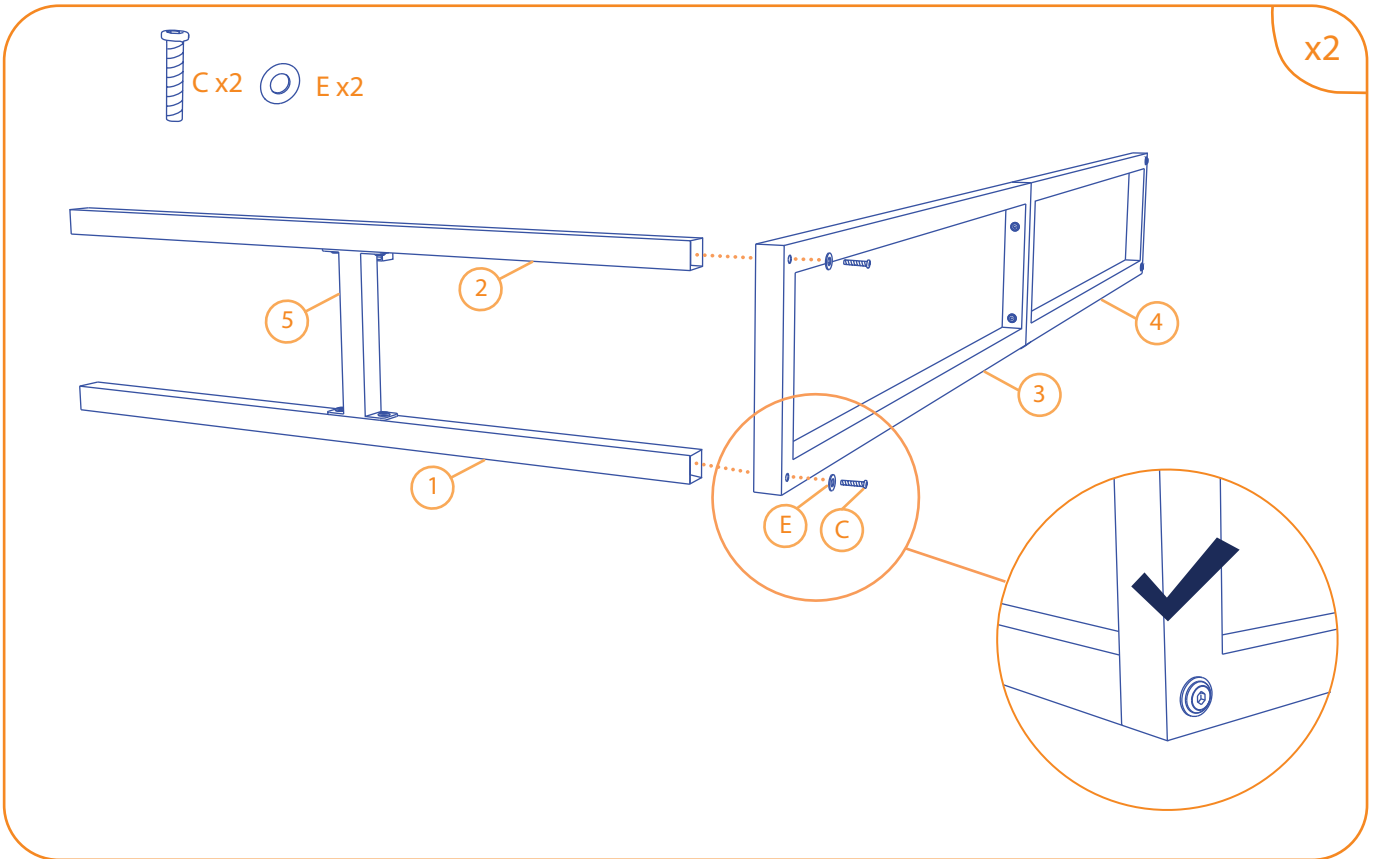

F x1

G x2

Detailed description of the assembly diagram: The diagram shows the components for step 1 of the assembly. On the left, there are four long metal bars labeled 1, 2, 3, and 4. Bar 1 is a simple long bar. Bar 2 has a small bracket at one end. Bar 3 is a rectangular frame with four corner brackets. Bar 4 is another rectangular frame, similar to bar 3. Below these are two more long bars, 5 and 6, and one more long bar, 7. Bar 5 has a bracket at one end. Bar 6 is a simple long bar. Bar 7 is a long bar with a bracket at one end. On the right, there is a large rectangular grate labeled 9, consisting of many horizontal slats. Above the grate is a single vertical post labeled 8. Below the grate are several small components: A (screws), B (screws), C (screws), D (caps), E (washers), F (a bracket), and G (an L-shaped bracket).