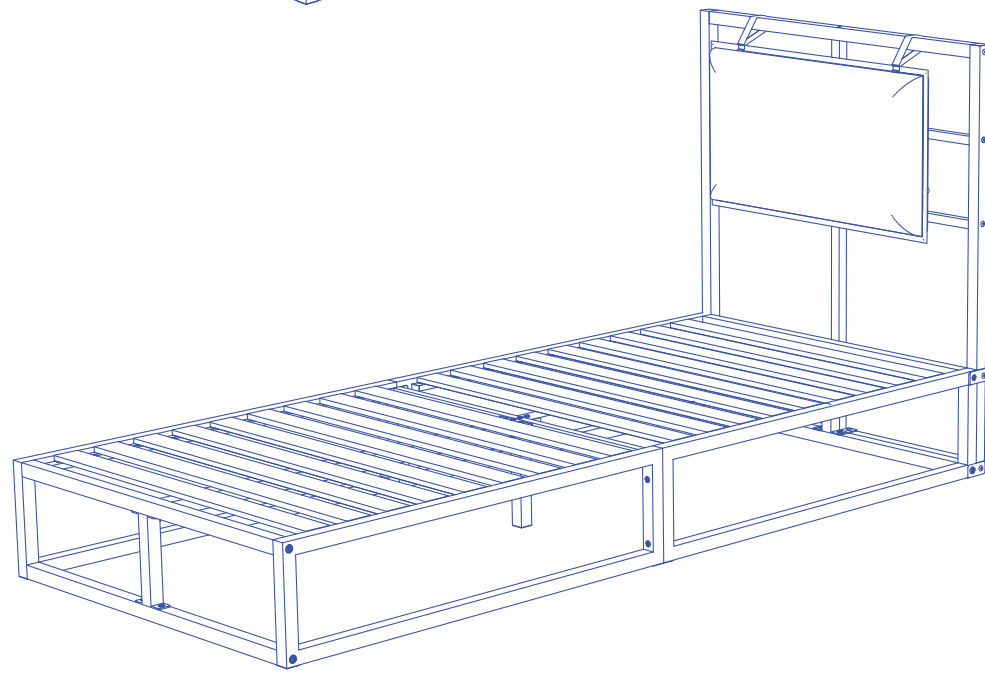

F x1

G x2

Detailed description of the assembly diagram: The diagram shows the components for step 1 of the assembly. On the left, there are four long metal bars labeled 1, 2, 3, and 4. Bar 1 is a simple long bar. Bar 2 has a small bracket at one end. Bar 3 is a rectangular frame with four corner brackets. Bar 4 is another rectangular frame, similar to bar 3. Below these are two more long bars, 5 and 6, and one more long bar, 7. Bar 5 has a bracket at one end. Bar 6 is a simple long bar. Bar 7 is a long bar with a bracket at one end. On the right, there is a large rectangular grate labeled 9, consisting of many horizontal slats. Above the grate is a single vertical post labeled 8. Below the grate are several small components: A (screws), B (screws), C (screws), D (caps), E (washers), F (a bracket), and G (an L-shaped bracket).

2

3
x1 C x2

4
x1 C x2

9

6

10

107 x 203 cm/122 x 183 cm/138 x 188 cm
135 x 190 cm/140 x 195 cm/140 x 200 cm
150 x 190 cm/150 x 200 cm/153 x 203 cm
160 x 190 cm/160 x 200cm

x2