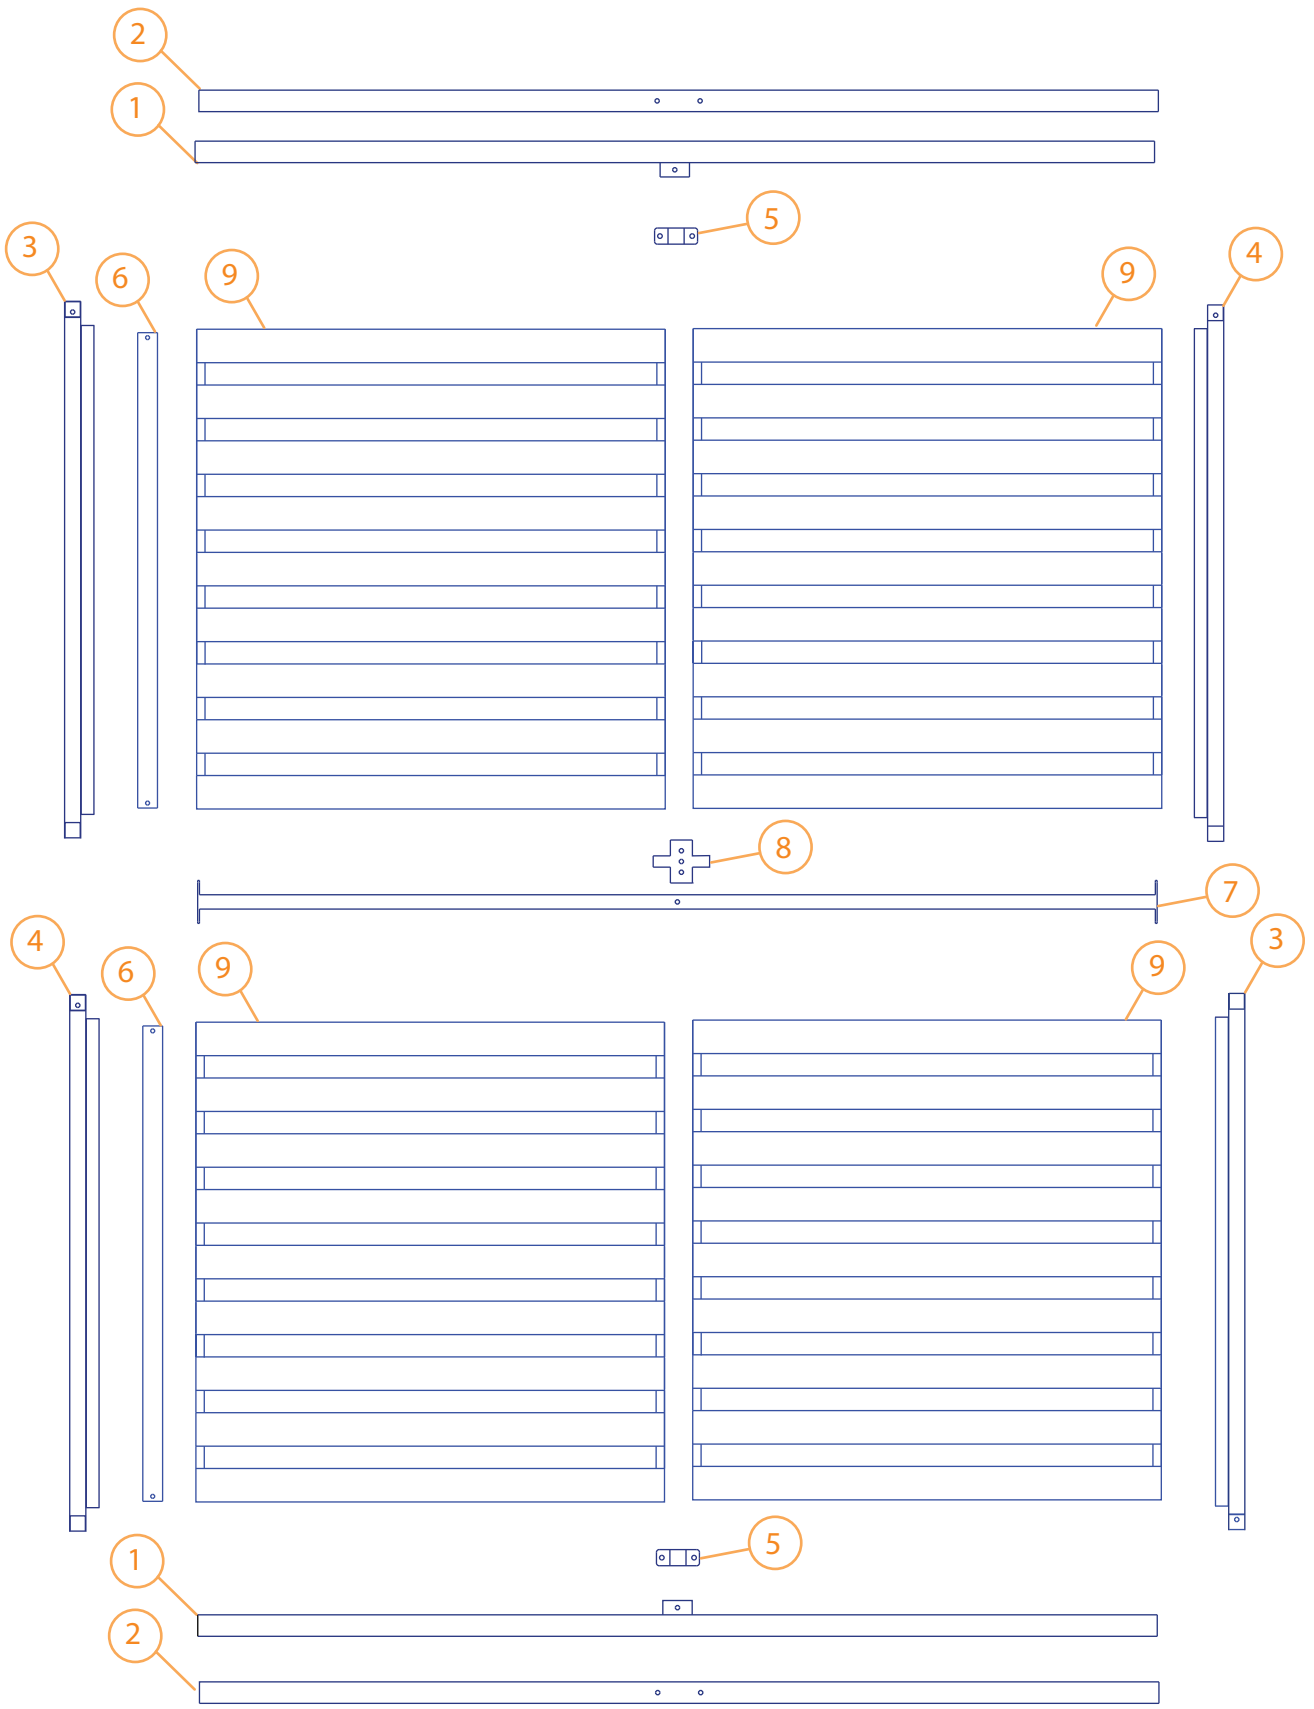

180 x 195 cm
180 x 200 cm
183 x 203 cm
200 x 190 cm
200 x 200 cm 25-36

80 x 190 cm/90 x 190 cm/90 x 200 cm
92 x 188 cm/97 x 195 cm/100 x 190 cm

1 x2

2 x2

3 x2

4 x2

5 x2

6 x2

F x1

G x2

Detailed description of the assembly diagram: The diagram shows the components for step 1 of the assembly. On the left, there are four long metal bars labeled 1, 2, 3, and 4. Bar 1 is a simple long bar. Bar 2 has a small bracket at one end. Bar 3 is a rectangular frame with four corner brackets. Bar 4 is another rectangular frame, similar to bar 3. Below these are two more long bars, 5 and 6, and one more long bar, 7. Bar 5 has a bracket at one end. Bar 6 is a simple long bar. Bar 7 is a long bar with a bracket at one end. On the right, there is a large rectangular grate labeled 9, consisting of many horizontal slats. Above the grate is a single vertical post labeled 8. Below the grate are several small components: A (screws), B (screws), C (screws), D (caps), E (washers), F (a bracket), and G (an L-shaped bracket).

2

3
x1 C x2

4
x1 C x2

9

6

10

107 x 203 cm/122 x 183 cm/138 x 188 cm
135 x 190 cm/140 x 195 cm/140 x 200 cm
150 x 190 cm/150 x 200 cm/153 x 203 cm
160 x 190 cm/160 x 200cm

x2

1

C x2

D x2

2

A x4

x2

5

A x 4 B x 1