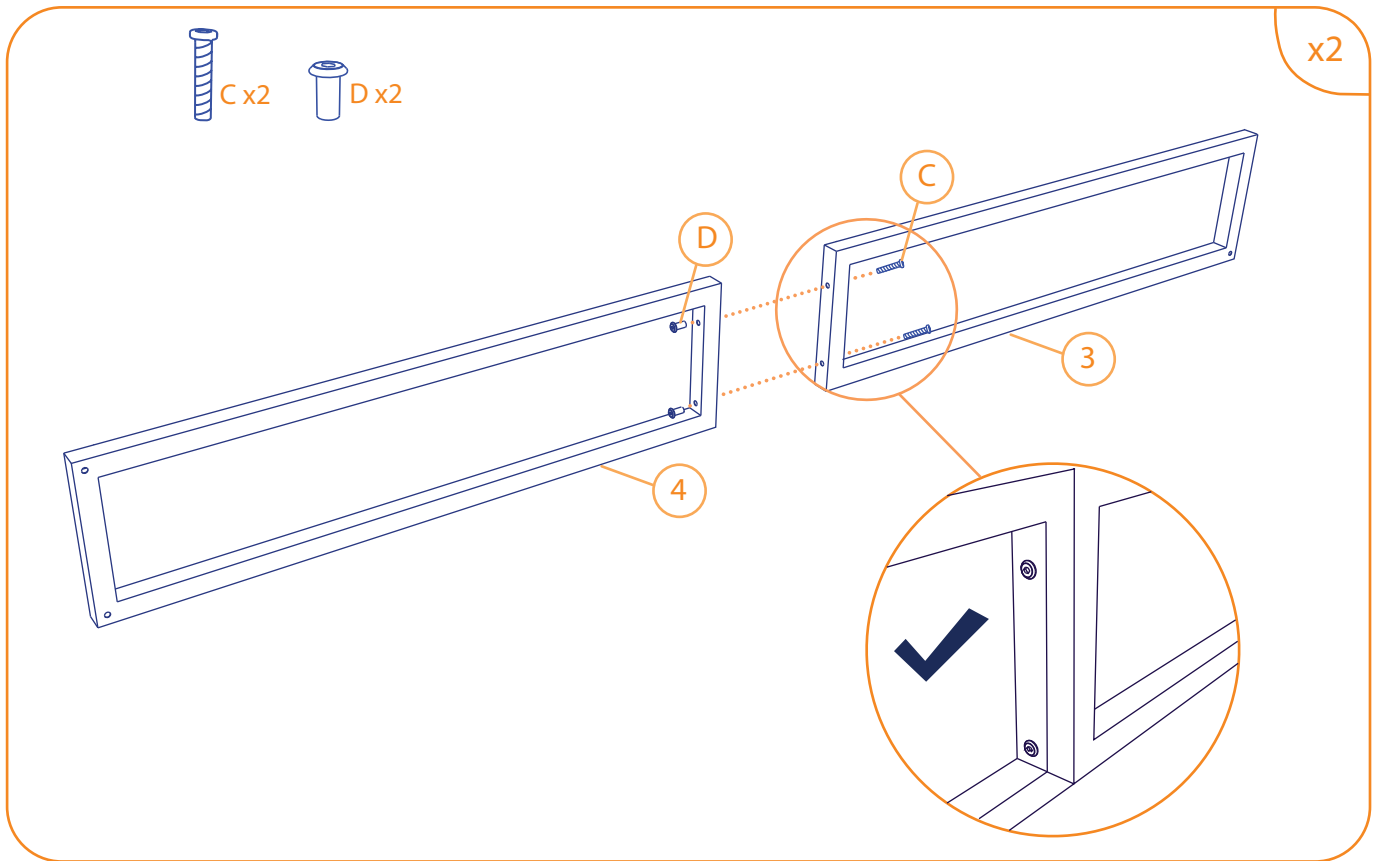

F x1

G x2

Detailed description of the assembly diagram: The diagram shows the components for step 1 of the assembly. On the left, there are four long metal bars labeled 1, 2, 3, and 4. Bar 1 is a simple long bar. Bar 2 has a small bracket at one end. Bar 3 is a rectangular frame with four corner brackets. Bar 4 is another rectangular frame, similar to bar 3. Below these are two more long bars, 5 and 6, and one more long bar, 7. Bar 5 has a bracket at one end. Bar 6 is a simple long bar. Bar 7 is a long bar with a bracket at one end. On the right, there is a large rectangular grate labeled 9, consisting of many horizontal slats. Above the grate is a single vertical post labeled 8. Below the grate are several small components: A (screws), B (screws), C (screws), D (caps), E (washers), F (a bracket), and G (an L-shaped bracket).