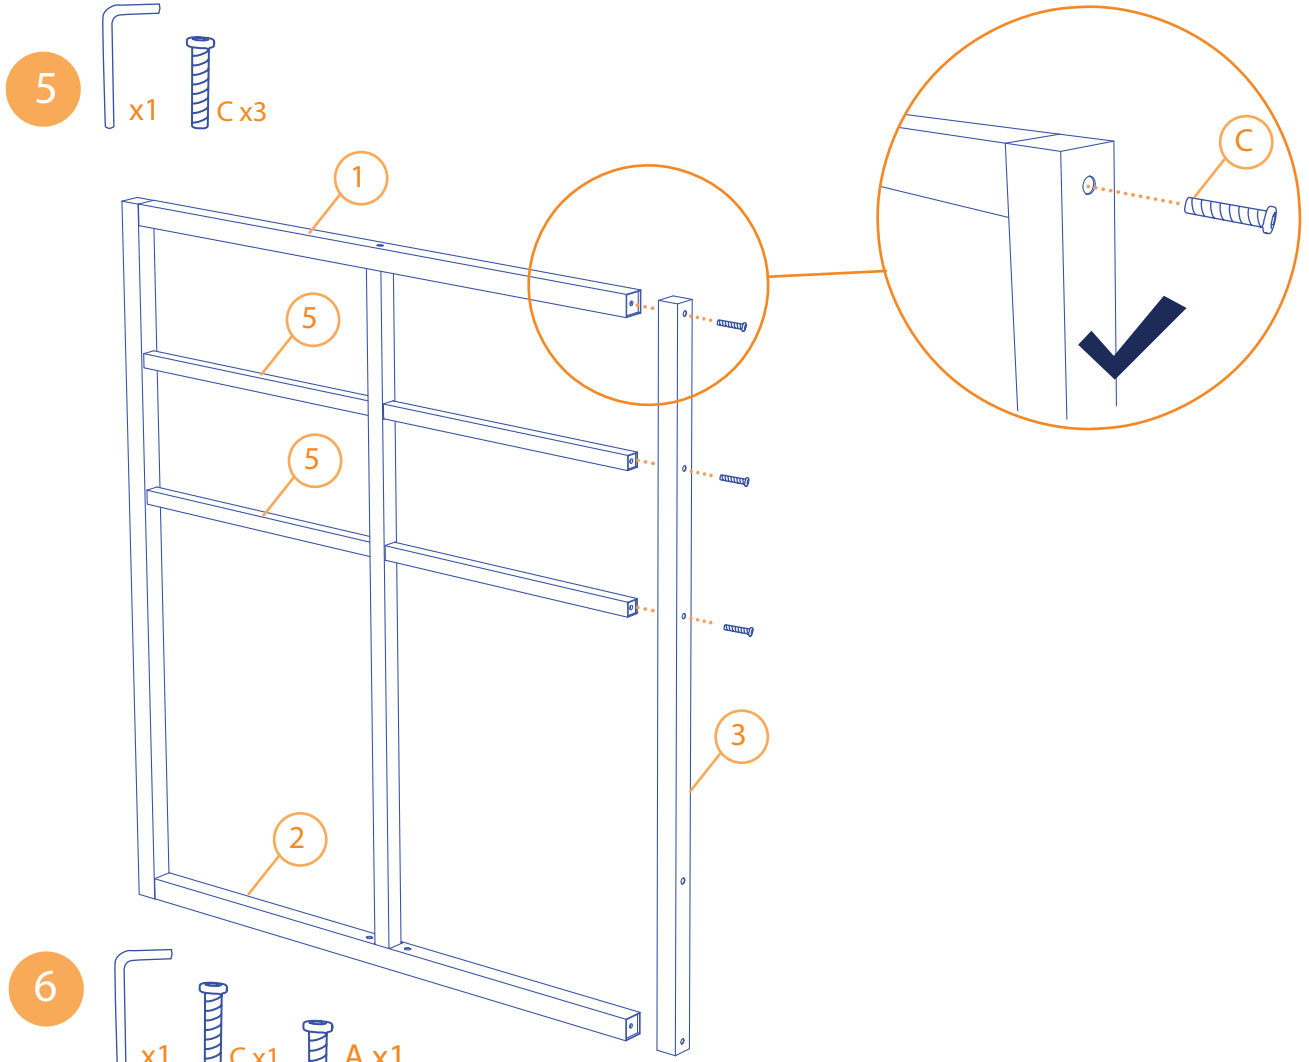

F x1

G x2

Detailed description of the assembly diagram: The diagram shows the components for step 1 of the assembly. On the left, there are four long metal bars labeled 1, 2, 3, and 4. Bar 1 is a simple long bar. Bar 2 has a small bracket at one end. Bar 3 is a rectangular frame with four corner brackets. Bar 4 is another rectangular frame, similar to bar 3. Below these are two more long bars, 5 and 6, and one more long bar, 7. Bar 5 has a bracket at one end. Bar 6 is a simple long bar. Bar 7 is a long bar with a bracket at one end. On the right, there is a large rectangular grate labeled 9, consisting of many horizontal slats. Above the grate is a single vertical post labeled 8. Below the grate are several small components: A (screws), B (screws), C (screws), D (caps), E (washers), F (a bracket), and G (an L-shaped bracket).

2

3
x1 C x2

4
x1 C x2

9

6

10

107 x 203 cm/122 x 183 cm/138 x 188 cm
135 x 190 cm/140 x 195 cm/140 x 200 cm
150 x 190 cm/150 x 200 cm/153 x 203 cm
160 x 190 cm/160 x 200cm

x2