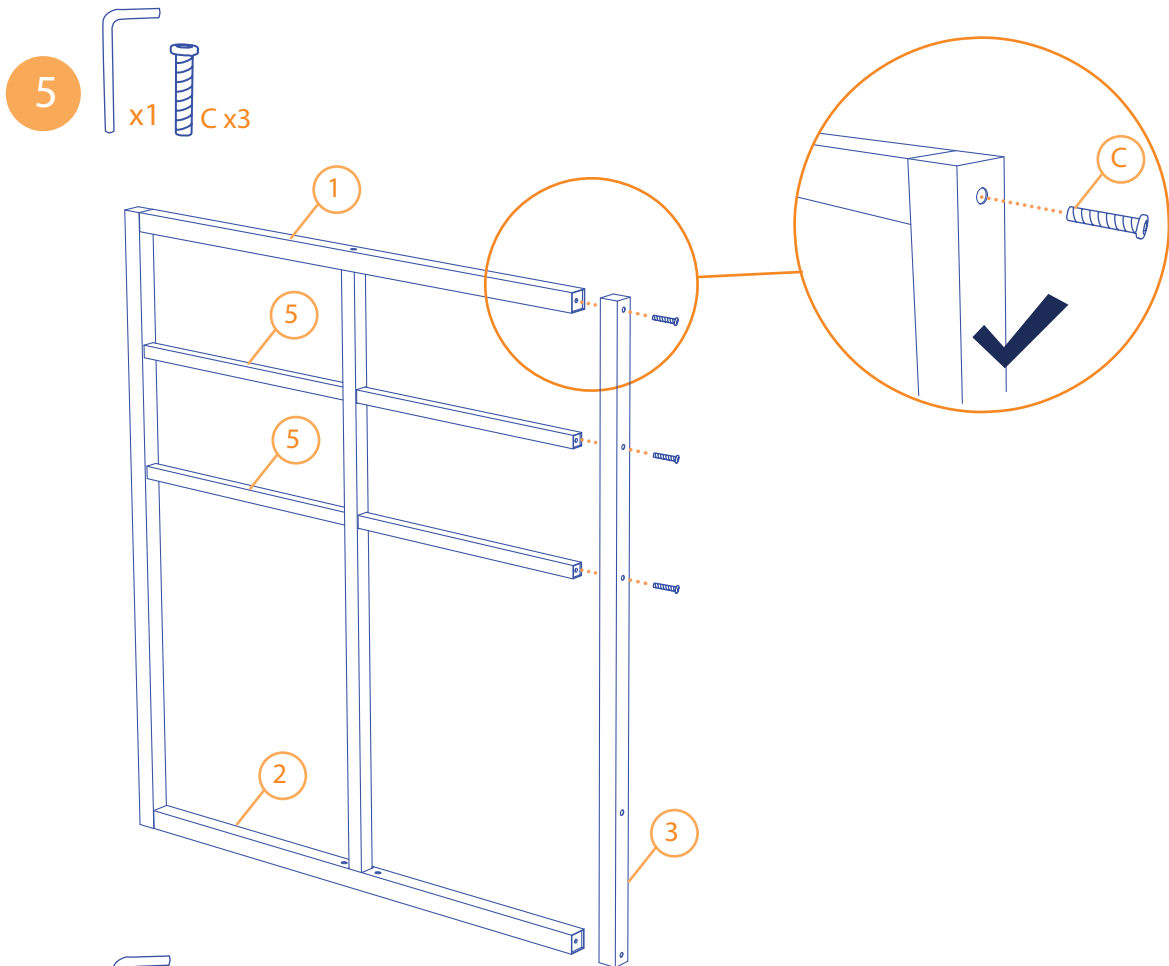

F x1

G x2

Detailed description of the assembly diagram: The diagram shows the components for step 1 of the assembly. On the left, there are four long metal bars labeled 1, 2, 3, and 4. Bar 1 is a simple long bar. Bar 2 has a small bracket at one end. Bar 3 is a rectangular frame with four corner brackets. Bar 4 is another rectangular frame, similar to bar 3. Below these are two more long bars, 5 and 6, and one more long bar, 7. Bar 5 has a bracket at one end. Bar 6 is a simple long bar. Bar 7 is a long bar with a bracket at one end. On the right, there is a large rectangular grate labeled 9, consisting of many horizontal slats. Above the grate is a single vertical post labeled 8. Below the grate are several small components: A (screws), B (screws), C (screws), D (caps), E (washers), F (a bracket), and G (an L-shaped bracket).

6  B x 12

7

8

1

2

7
x1 C x4

8
x1 A x4

9