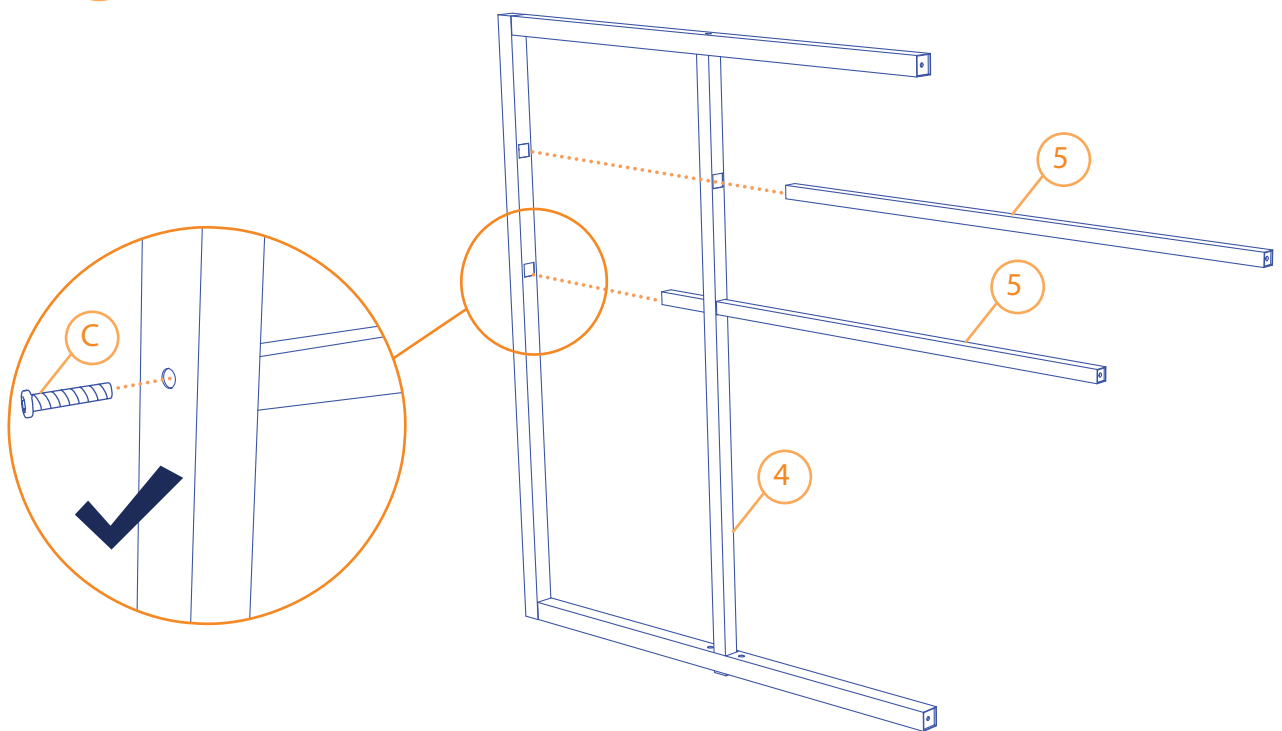

F x1

G x2

Detailed description of the assembly diagram: The diagram shows the components for step 1 of the assembly. On the left, there are four long metal bars labeled 1, 2, 3, and 4. Bar 1 is a simple long bar. Bar 2 has a small bracket at one end. Bar 3 is a rectangular frame with four corner brackets. Bar 4 is another rectangular frame, similar to bar 3. Below these are two more long bars, 5 and 6, and one more long bar, 7. Bar 5 has a bracket at one end. Bar 6 is a simple long bar. Bar 7 is a long bar with a bracket at one end. On the right, there is a large rectangular grate labeled 9, consisting of many horizontal slats. Above the grate is a single vertical post labeled 8. Below the grate are several small components: A (screws), B (screws), C (screws), D (caps), E (washers), F (a bracket), and G (an L-shaped bracket).

2

3
x1 C x2

4
x1 C x2

9

6

10

107 x 203 cm/122 x 183 cm/138 x 188 cm
135 x 190 cm/140 x 195 cm/140 x 200 cm
150 x 190 cm/150 x 200 cm/153 x 203 cm
160 x 190 cm/160 x 200cm

x2