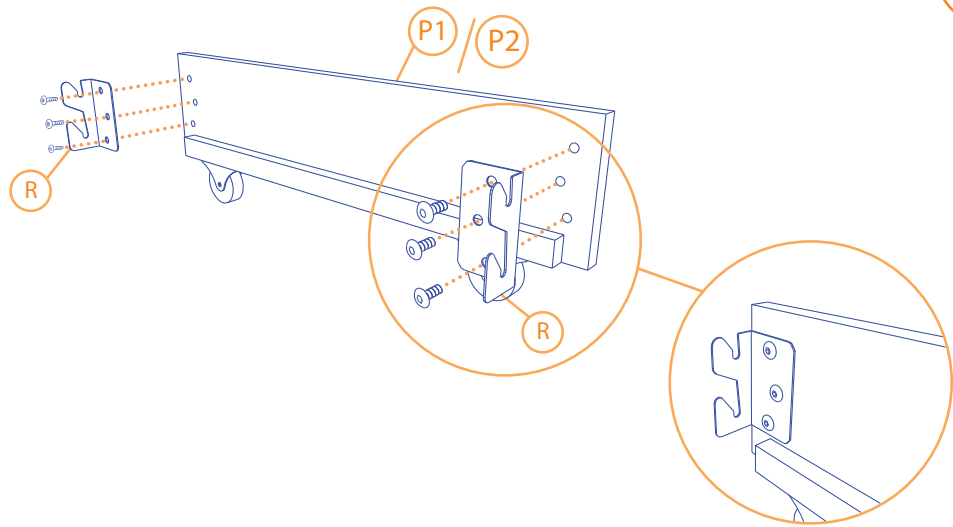

40 mm b x4

4

Felt Sticker b x4

Diagram showing the parts list for step D. Components are labeled with letters and quantities:

- O x2
- R x8
- a x24 (20 mm)
- h (includes 4 L-shaped brackets, 4 screws, and 1 screwdriver)
- Q x2
- W x2

x2

1

  
20 mm a x6

2

  
20 mm a x4

3

4

5