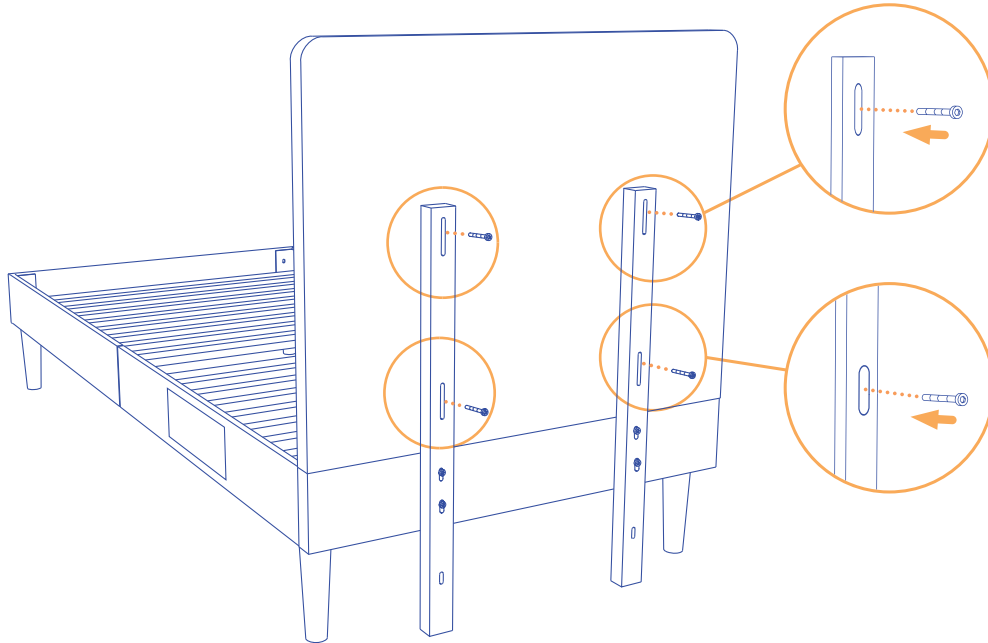

40 mm b x4

4

Felt Sticker b x4

Diagram showing the parts list for step D. Components are labeled with letters and quantities:

- O x2
- R x8
- a x24 (20 mm)
- h (includes 4 L-shaped brackets, 4 screws, and 1 screwdriver)
- Q x2
- W x2