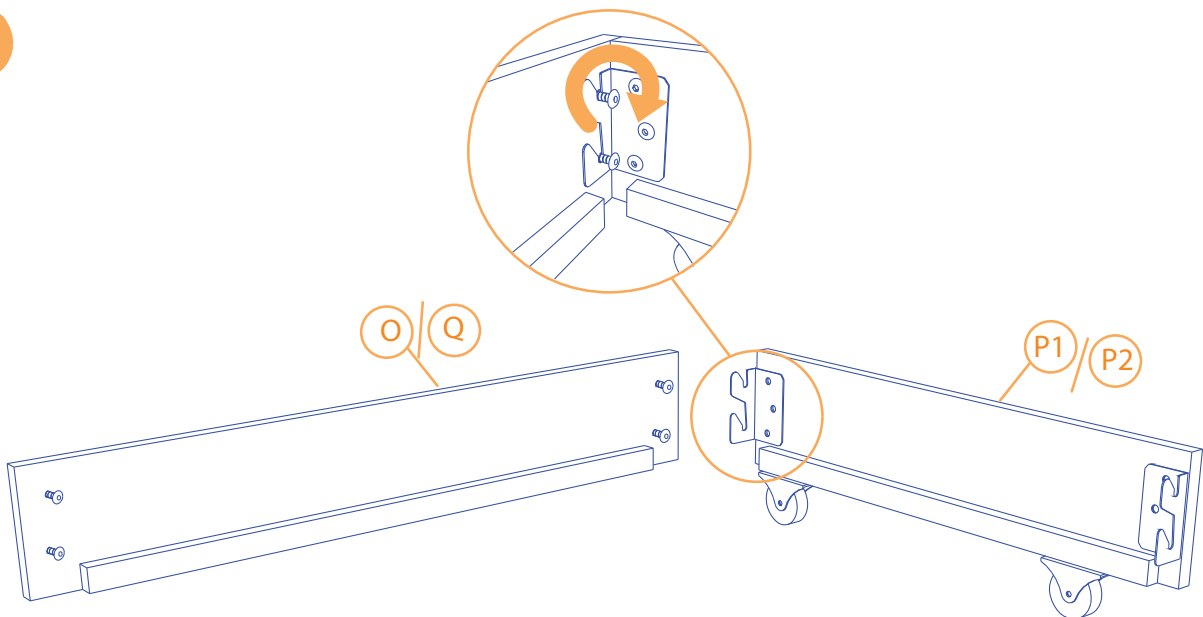

40 mm b x4

4

Felt Sticker b x4

Diagram showing the parts list for step D. Components are labeled with letters and quantities:

- O x2
- R x8
- a x24 (20 mm)
- h (includes 4 L-shaped brackets, 4 screws, and 1 screwdriver)
- Q x2
- W x2

x2

1

  
20 mm a x6

2

  
20 mm a x4

3

4

5