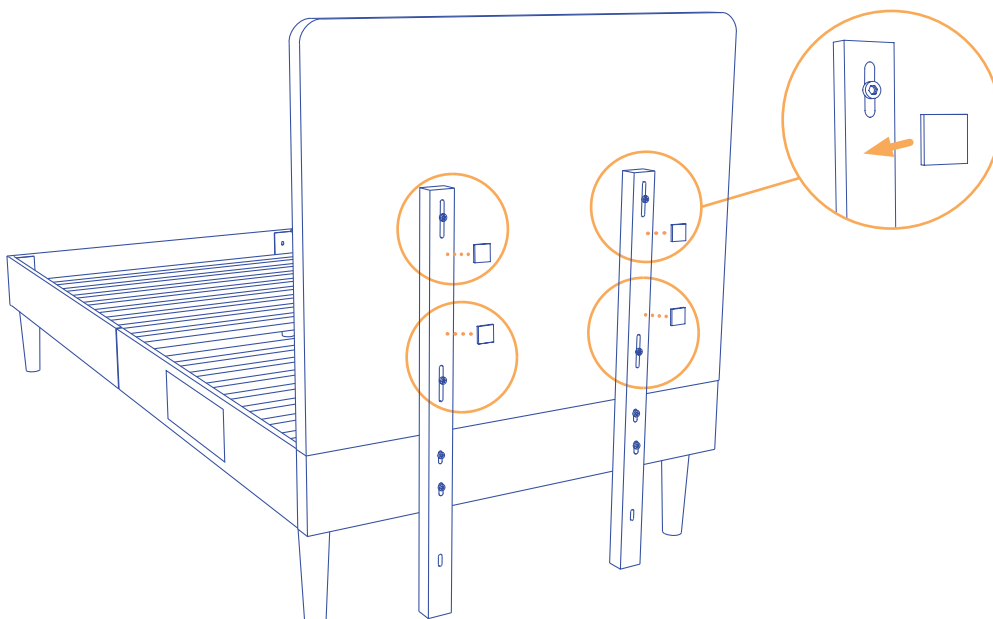

40 mm b x4

4

Felt Sticker b x4

Diagram showing the parts list for step D. Components are labeled with letters and quantities:

- O x2
- R x8
- a x24 (20 mm)
- h (includes 4 L-shaped brackets, 4 screws, and 1 screwdriver)
- Q x2
- W x2