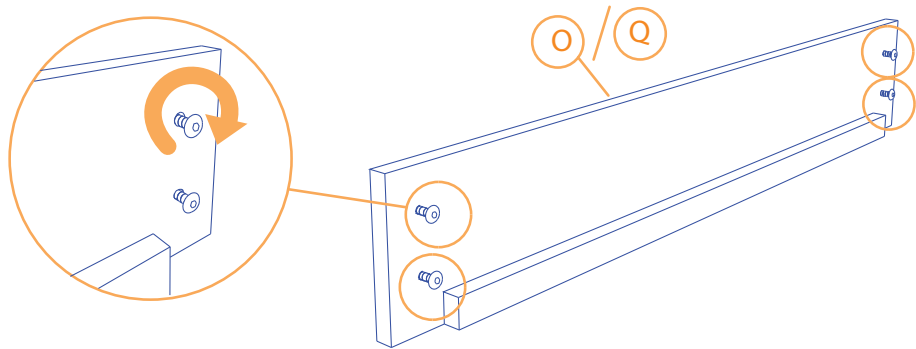

40 mm b x4

4

Felt Sticker b x4

Diagram showing the parts list for step D. Components are labeled with letters and quantities:

- O x2
- R x8
- a x24 (20 mm)
- h (includes 4 L-shaped brackets, 4 screws, and 1 screwdriver)
- Q x2
- W x2

x2

1

  
20 mm a x6

2

  
20 mm a x4

3

4

5