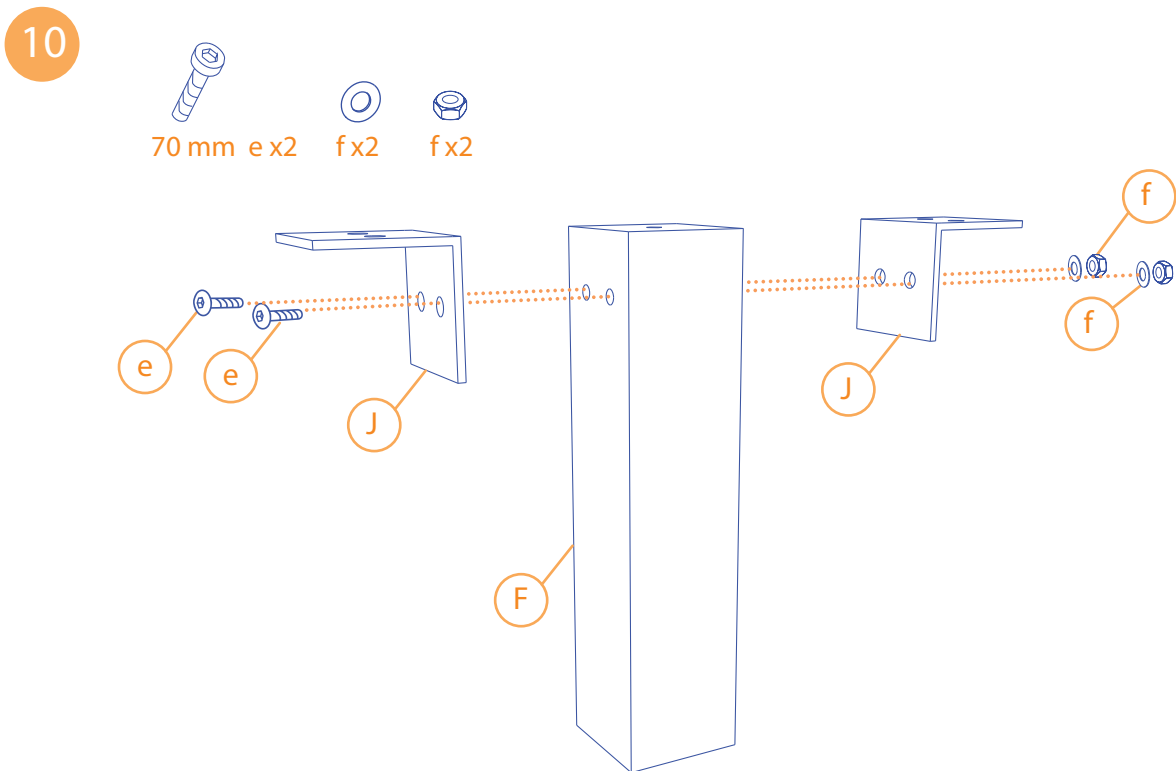

e x2 70 mm
---------------

**2**

K x2, L x1, M x2

1

  
50 mm c x2

x2

2

  
50 mm c x4

3

  
20 mm a x2

7

40 mm b x 4

8

40 mm b x 2

20 mm a x 6

11

2

  
60 mm d x4

3

4

40 mm b x4

5

Felt Sticker b x4

80 x 200 cm- 90 x 190 cm -90 x 200 cm -120 x 190 cm

40 mm b x4

4

Felt Sticker b x4

Diagram showing the parts list for step D. Components are labeled with letters and quantities:

- O x2
- R x8
- a x24 (20 mm)
- h (includes 4 L-shaped brackets, 4 screws, and 1 screwdriver)
- Q x2
- W x2