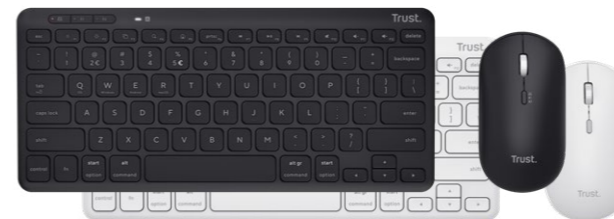

25018, 25465 25363

Wireless and silent keyboard and mouse for hours of working comfort.

LYRA

24707, 25097

Compact, multi-device wireless keyboard providing easy, convenient connection. Made with recycled plastics.