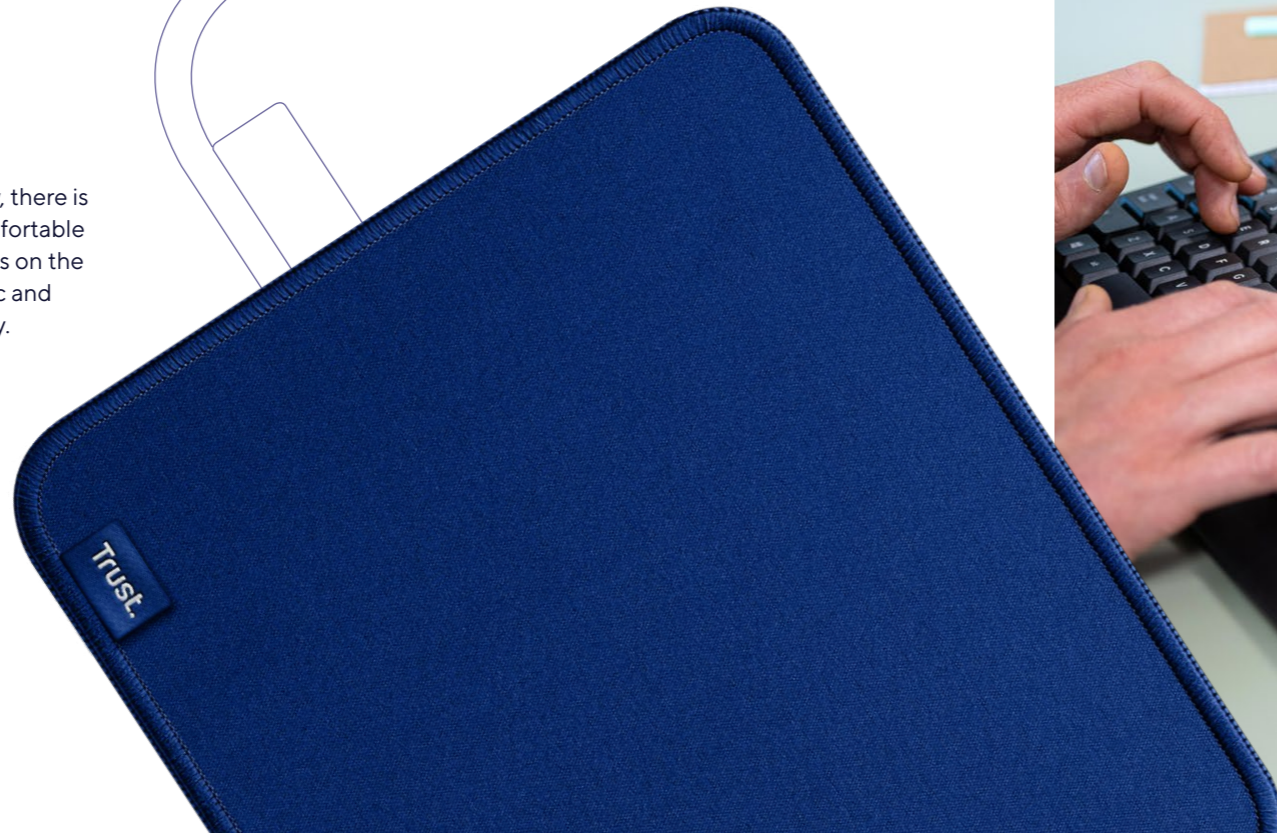

Working comfort

Accessories

With work taking up so much of the day, there is an increasing focus on making it as comfortable and convenient as possible. With a focus on the user, Trust's accessories offer ergonomic and suitable options to improve the workday.