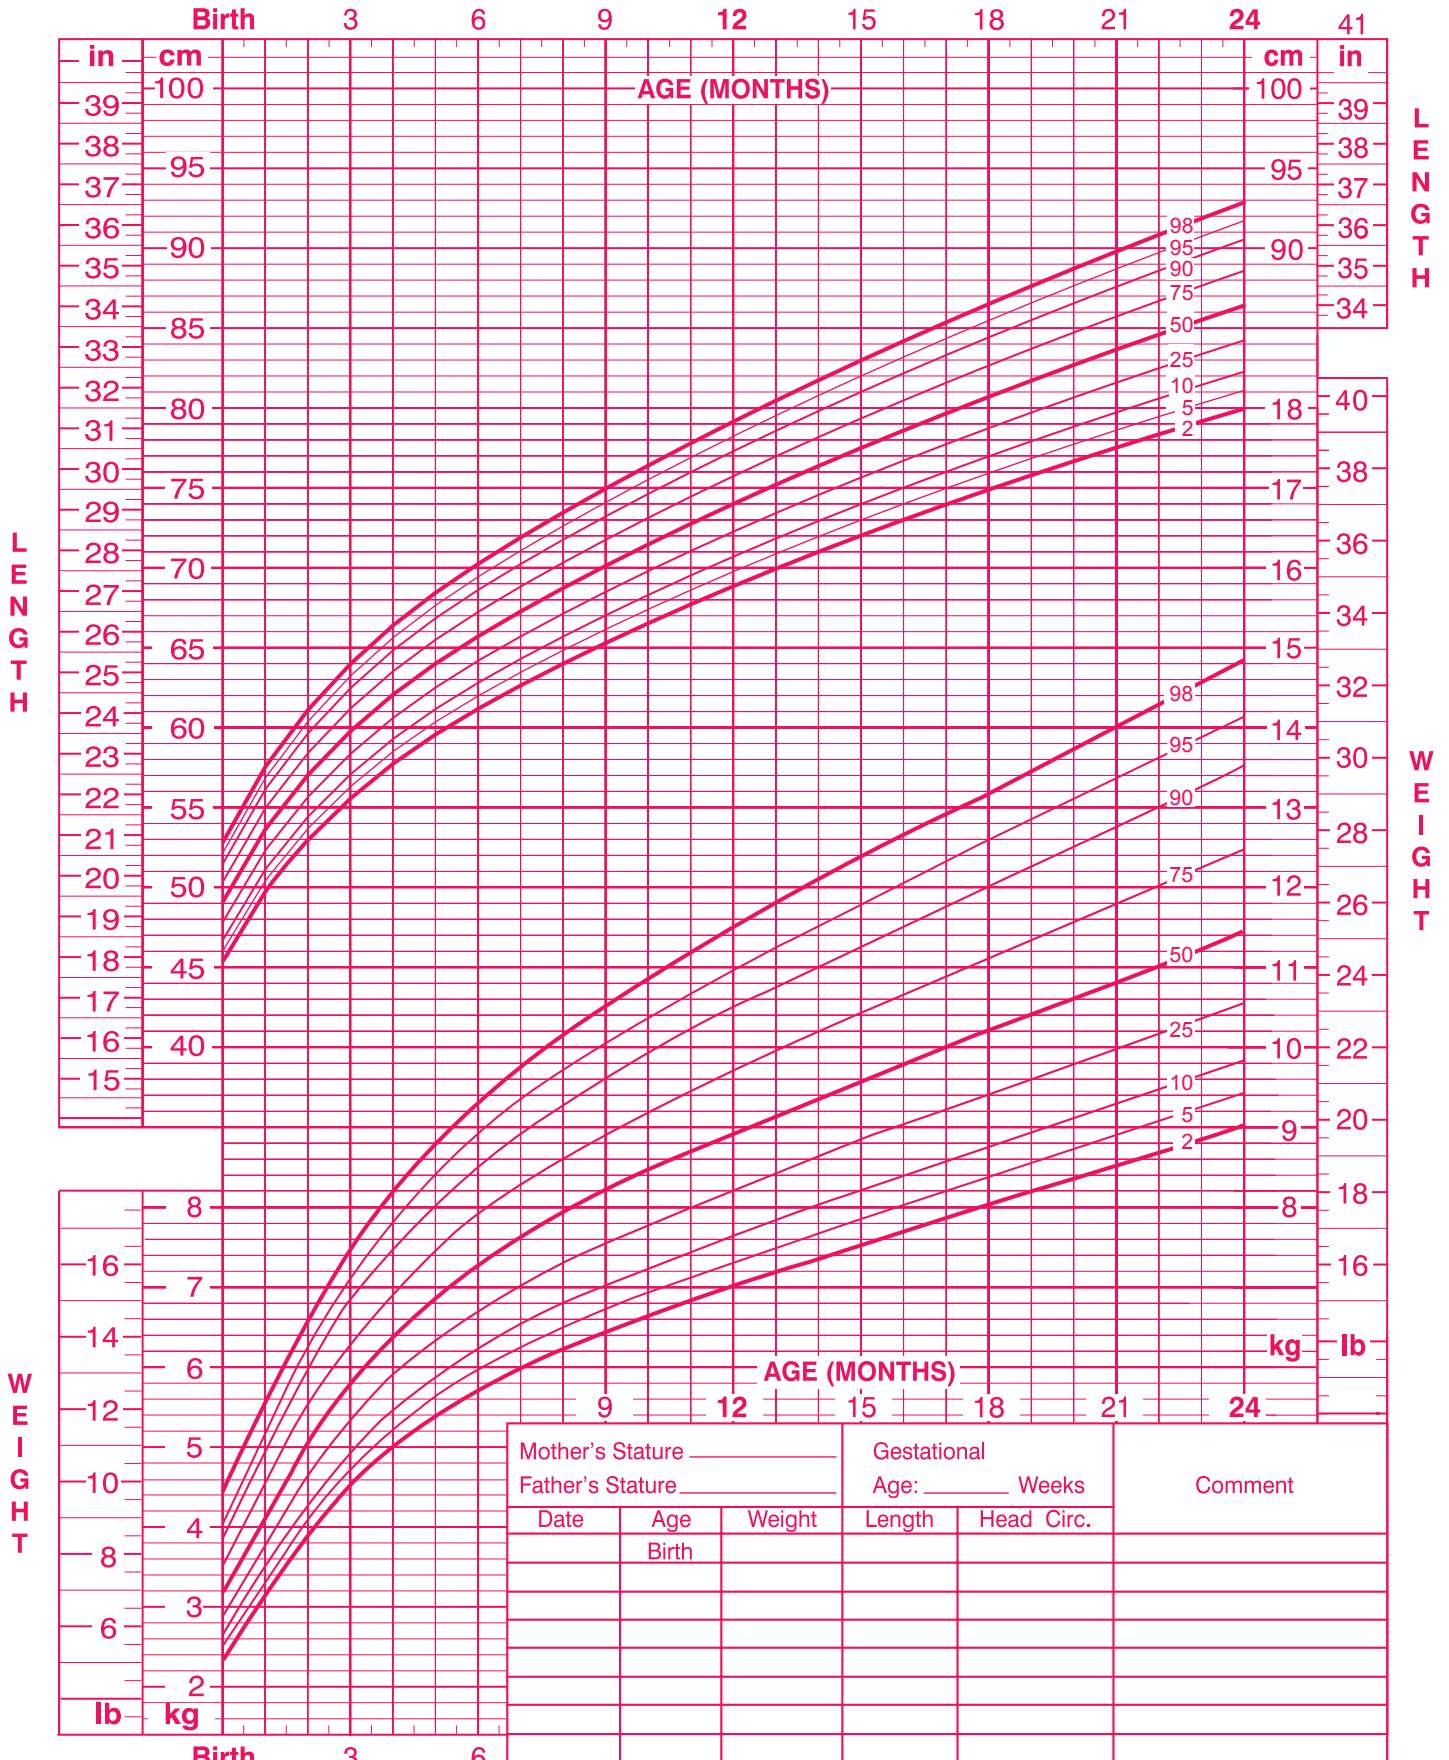

# Birth to 24 months: Girls

## Length-for-age and Weight-for-age percentiles

NAME \_\_\_\_\_

RECORD # \_\_\_\_\_

Published by the Centers for Disease Control and Prevention, November 1, 2009  
 SOURCE: WHO Child Growth Standards (<http://www.who.int/childgrowth/en>)