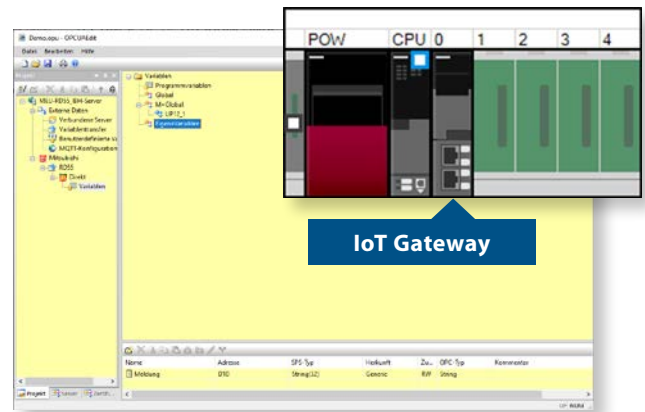

IoT Gateway – Product introduction

IoT Gateway Specifications

- OPC UA server for easy connection to MES and ERP systems
- OPC UA Client for horizontal machine-to-machine-communication with other OPC UA servers
- 2 Ethernet ports with firewall for physical and secure separation between process- and IT-level
- Scalable security levels, exchange of digitally signed certificates
- Administration via web browser or Windows software
- Historical data according to OPC UA specification on SD card
- Other popular Networks and Modbus connections (Ethernet)
- MQTT connection
- Secure Microsoft Azure IoT Hub connectivity
- Support of Mitsubishi Electric controllers MELSEC iQ-R, iQ-F, QnA and L series, MELFA robots, Mitsubishi Electric inverters and CNC
- Remote maintenance with TeamViewer IoT (license excl.)

Integration

iQ platform variables can be integrated directly and are available as OPC UA variables. The robots support the OPC UA companion specification for robots.

iQ-R system configuration

DESCRIPTION	NAME	ORDER CODE
PLC iQ-R OPC UA Server/Client, MQTT, Modbus, TeamViewer	IoT Gateway	605529

European Offices

Representatives

GEVA Nikolov Str. 89 A-2300 Baden Phone: +43 (0)2252 / 85 55 20	Austria	Electrobit OÜ Põhnu mnt. 163 EST-11317, Tallinn Phone: +372 6518 140	Estonia	ALFATRADE Ltd. 99, Paola Hill Malta-Paola PLA 1702 Phone: +356 (0)21 / 697 816	Malta	SIMAP SK Duhov Páza 603/67 SK-911 06 Terešín Phone: +421 (0)32 743 04 72	Slovakia	EIM Energy 3 Pový Square ET-11341 Heliopolis, Cairo Phone: +202 24552539	Egypt
OOO TECHNIKON Prospect Nezavisimosti 177-9 BY-220125 Minsk Phone: +375 (0)17 / 393 1177	Belarus	UTU Automation Oy Pelantie 37 FIN-28400 Uvihla Phone: +358 (0)207 / 463 500	Finland	INTERHISIS SRL bld. Isaien 23/1 MD-2060 Kishinev Phone: +373 (0)22 / 66 4242	Moldova	INEA RBT d.o.o. Spegne 11 SI-1000 Ljubljana Phone: +386 (0)1 / 513 8116	Slovenia	SHERF MOTION TECHN. Ltd. Rehov Hamekiana 19 IL-58851 Holon Phone: +972 (0)3 / 559 54 62	Israel
INEA RBT d.o.o. Spegne 11 SI-1000 Ljubljana Phone: +386 (0)1 / 513 8116	Bosnia and Herzegovina	UTEKO A.B.E.E. 5, Mavrogenou Str. GR-18542 Piraeus Phone: +30 (0)211 / 1206-900	Greece	Fonseca S.A. R. João Francisco do Casal 87/89 PT-3801-997 Aveiro, Esigueira Phone: +351 (0)234 / 303 900	Portugal	OMNI RAY AG Im Schörlis 5 CH-8600 Dübendorf Phone: +41 (0)44 / 802 28 80	Switzerland	CEG LIBAN Cebaco Center/Block A Autostrade DORA Lebanon-Beirut Phone: +961 (0) 1 / 240 445	Lebanon
AKHNATON 4, Andreev J. Japchev Blvd., PO Box 21 BG-1756 Sofia Phone: +359 (0)2 / 817 6000	Bulgaria	MELTRADE KR. Fertő utca 14. HU-1107 Budapest Phone: +36 (0)1 / 431-9726	Hungary	Sirius Trading & Services Aleea Lacul Moartii Nr. 3 RO-060841 Bucuresti, Sector 6 Phone: +40 (0)21 / 430 40 06	Romania	CSC- AUTOMATION Ltd. 4 B, Ivovhena Svernyuka Str. UA-02002 Kiev Phone: +380 (0)44 / 494 33 44	Ukraine	ADROIT TECHNOLOGIES 20 Waterford Office Park 189 Wilkopen Road ZA-Fourways Phone: +27 (0)11 / 658 8100	South Africa
INEA CR Lisinskija 4 a HR-10000 Zagreb Phone: +385 (0)1 / 36 940- 01/-02/-03	Croatia	TOO Kazpromavtomatika Ul. Zhambyla 28 KAZ-100017 Karaganda Phone: +7 7212 / 50 10 00	Kazakhstan	INEA SR d.o.o. Ul. Karadonjeva 12/217 SER-11300 Smederevo Phone: +381 69 172 27 25	Serbia				
SIMAP CZ s.r.o. Nové sady 988/2 CZ-602 00 Brno Phone: +420 777 731 900	Czech Republic	OAK Integrator Products SIA Ritauzmas iela 23 LV-1058 Riga Phone: +371 67842280	Latvia						
HANS FOLSGAARD A/S Theilgaards Torv 1 DK-4600 Koge Phone: +45 4320 8600	Denmark	Automatikus Centras, UAB Pramonies Torv 17H LT-51327 Kaunas Phone: +370 37 262707	Lithuania						

Version check

Mitsubishi Electric Europe B.V. / Factory Automation EMEA headquarter
Mitsubishi-Electric-Platz 1 / 40882 Ratingen / Germany / <https://eu3a.mitsubishielectric.com>

Art. no. 612712-A / 02.2022 / Specifications subject to change / All trademarks and copyrights acknowledged.