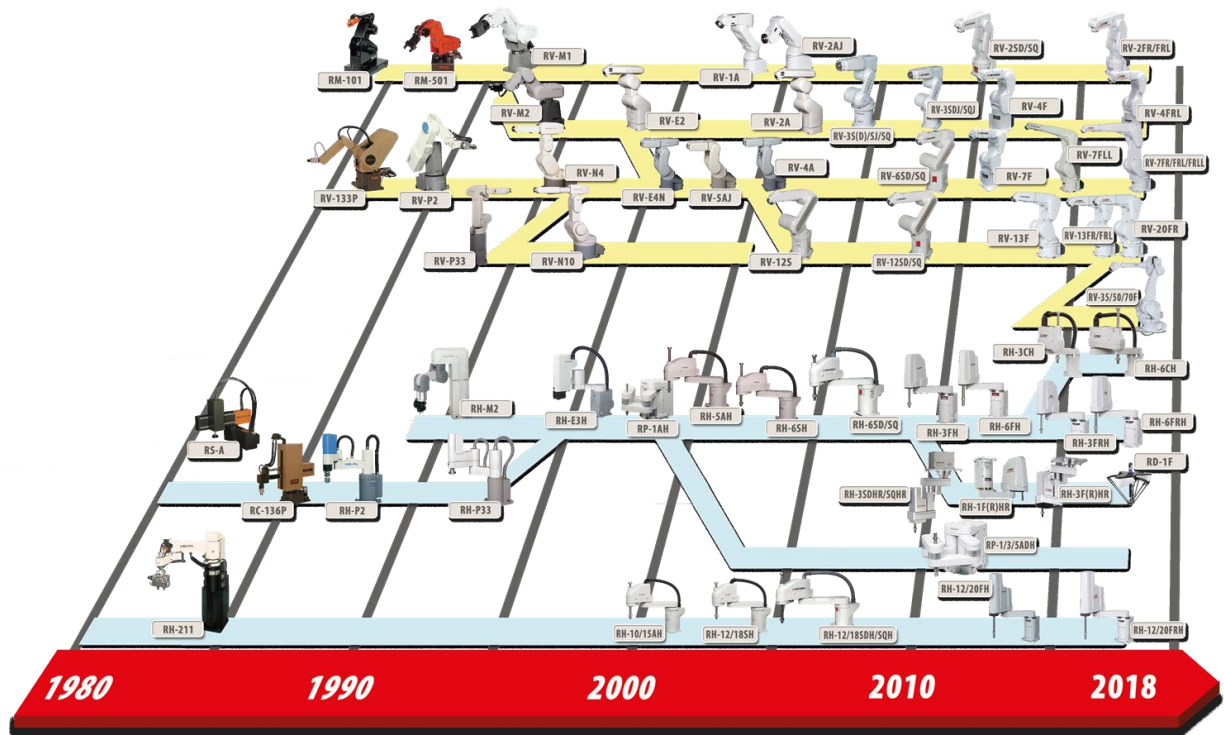

MELFA

EOL / EOS reminder SD Series

Parts supply deadline

// Discontinued in 2013/7

- RH-6SDH/SQH R/C:CR1DA-761
- RH-12SDH/SQH R/C:CR2DA-741
- RH-20SDH/SQH R/C:CR2DA-751

// is coming close to parts supply deadline in **2020/7**

// In addition, all SD/SQ series will be parts supply deadline in **2021/7**

// **Replacement documents SD to FR Series could be found here:**

- <https://de3a.mitsubishielectric.com/eo/>