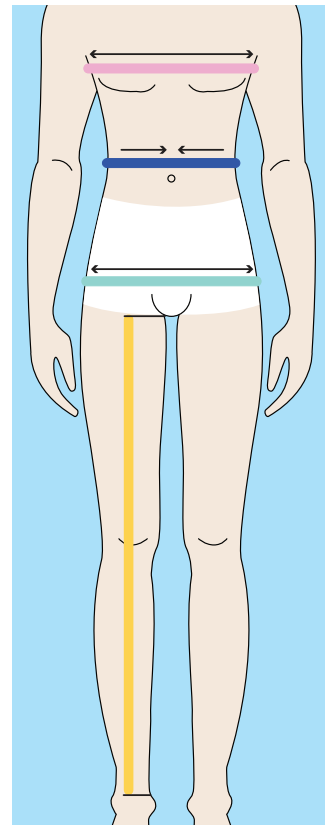

Envy

Waist

S/M

71 - 81 cm

M/L

81 - 91 cm

L/XL

91 - 101 cm

← Widest

Smallest →