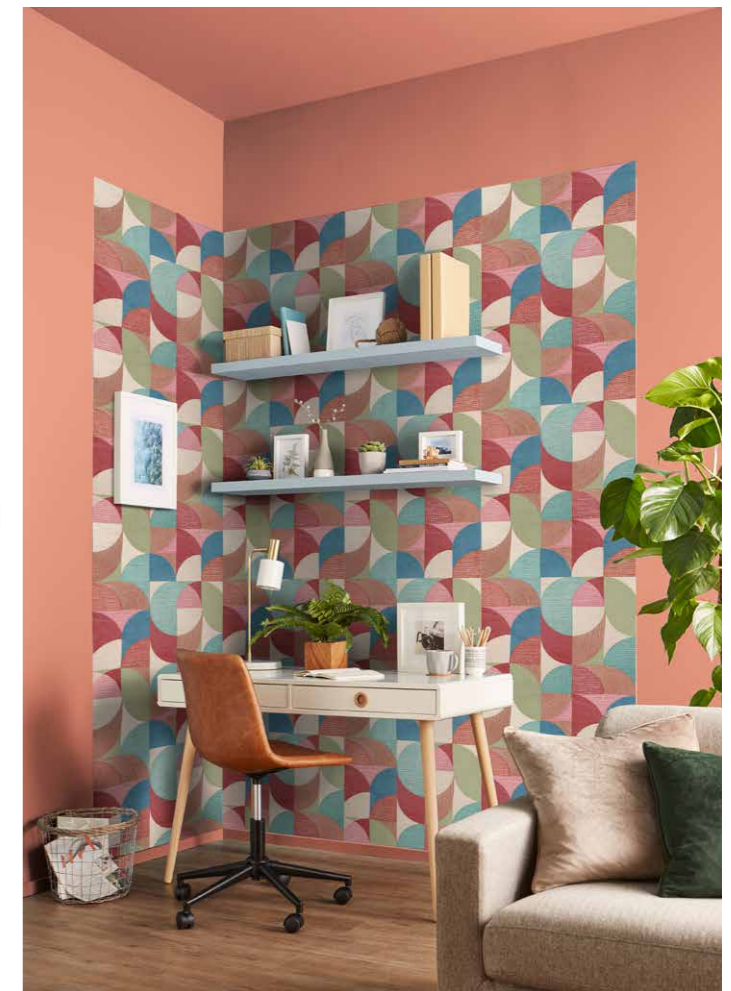

STITCH CRAZE CARNIVAL £75.00 PER ROLL & ALOHA MATT EMULSION £42.00 PER 2.5L