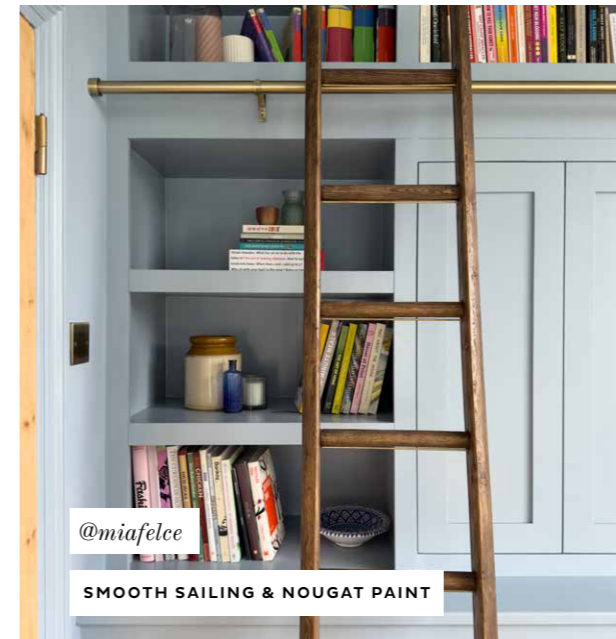

OPEN THE SPOTIFY APP AND TAP SEARCH,
TAP THE CAMERA ICON AND SCAN THE
CODE ABOVE

@athollarmsdunkeld
GLASSHOUSE FLORA WALLPAPER

@miafelce
SMOOTH SAILING & NOUGAT PAINT

@ourfixedabode
WALLFLOWER DUSK WALLPAPER & MIDNIGHT HORIZON PAINT