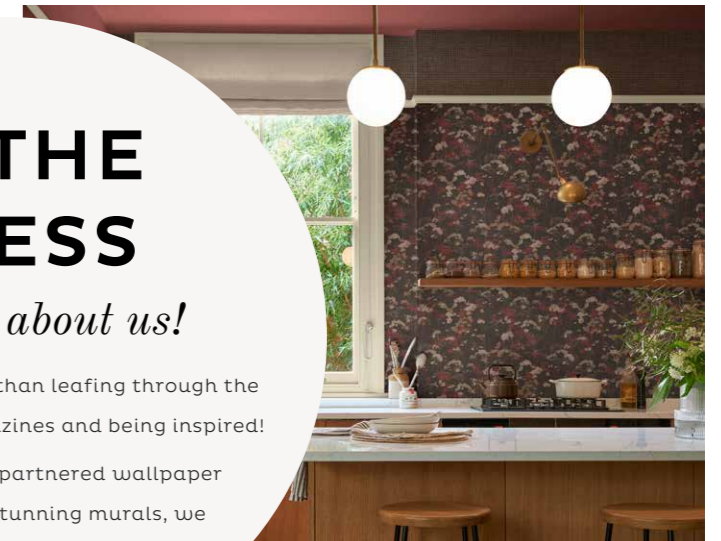

FLOWER PRESS GLASTONBURY WALLPAPER
PA MEDIA (UK)