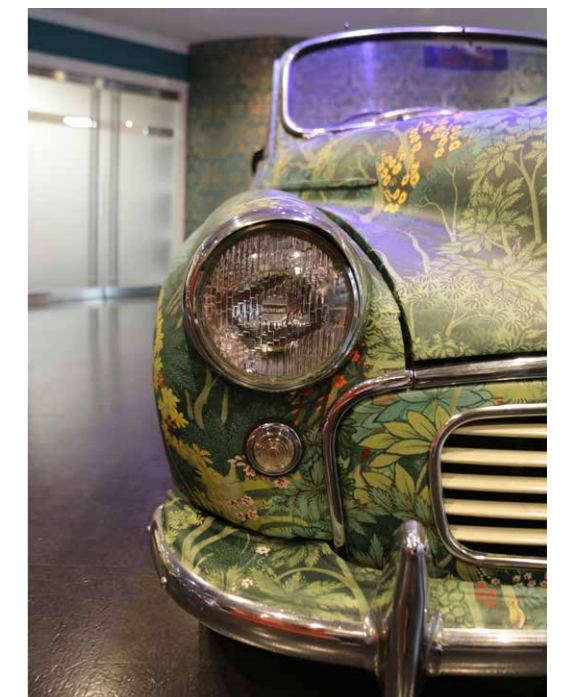

NEW EDEN

Welcome to New Eden, proudly our Design of the Year for 2024. This dramatic forestscape is full of hidden treasures, pops of colour emerge through the design with yellow, orange and pink tones complimenting the emerald tree canopies. This wallpaper will transform any room, we recommend complimenting the design with our Colour of the Year Viridis or for a moodier atmosphere with our Adeline paint.