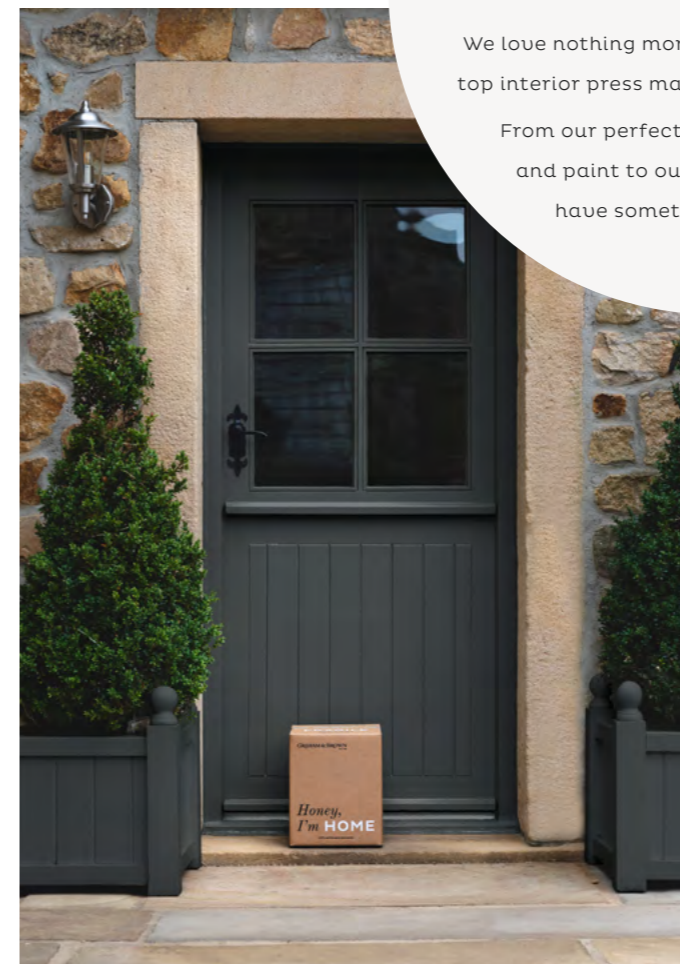

'HOW TO PROVE YOU'RE POSH! TATLER REVEALS THE MODERN STATUS SYMBOLS FOR 2022'

BUHLER CARLYLE SQUARE MURAL
DAILY MAIL

HERBERT EXTERIOR EGGSHELL
EVENING STANDARD

PASMORE SPIRAL MOTIF MURAL
RESIDENCE.NL

BEST OF THE *best*