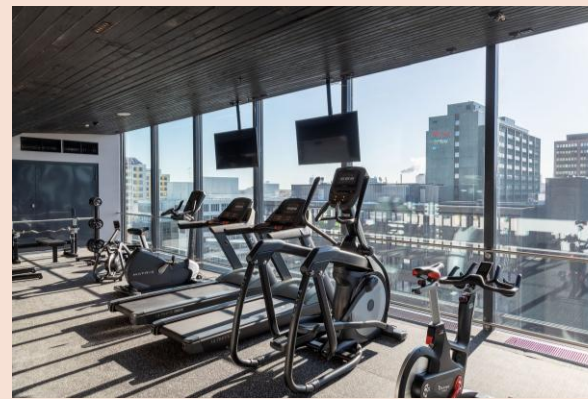

## ABOUT

- Hotel enjoys a prime location right next to the Messukeskus Expo and Convention Centre in Pasila. Excellent connections to airport and city centre.
- Our unique top-floor Terrace Cabinet has private sauna and jacuzzi on the glazed terrace with impressive views of the city skyline.