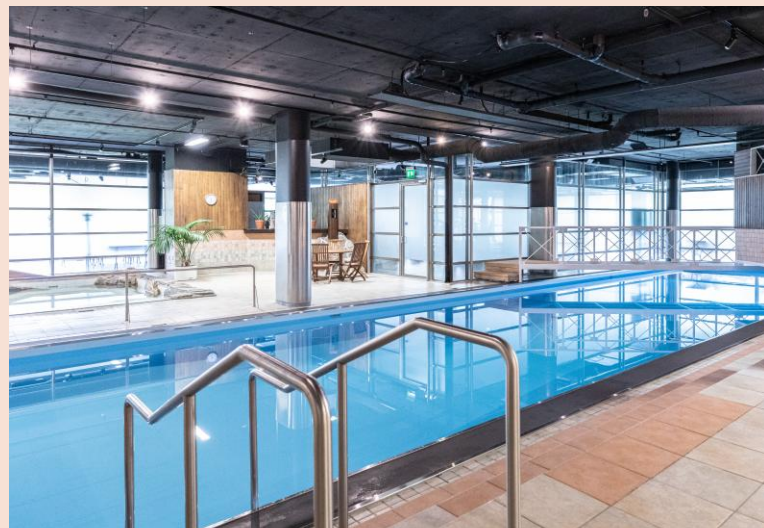

### ABOUT

- In a beautiful lakeside setting near the centre of Tampere
- Features lake view hotel rooms, bright and inspiring meeting & banquet rooms, indoor pool, restaurant and cozy lobby bar

360°

Finland > Jyväskylä > Scandic Laajavuori