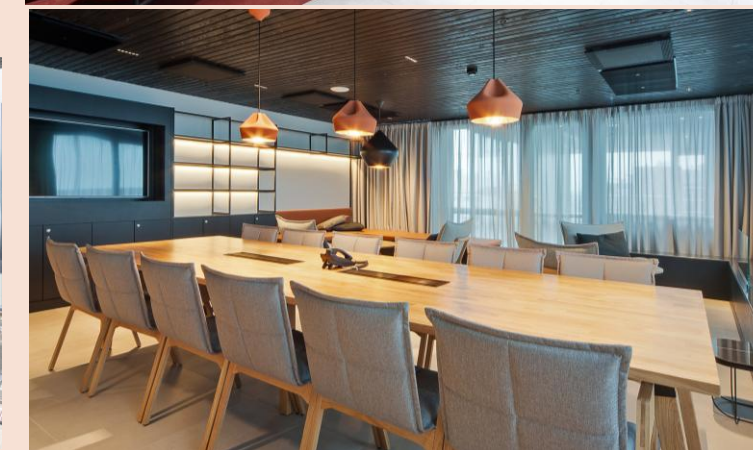

### ABOUT

- Right next to Helsinki city centre and close to transport connections
- Versatile and flexible meeting and function rooms offer opportunities for unforgettable parties, events and meetings.
- Indoor swimming pool on top floor and cozy restaurant

## ABOUT

- Hotel enjoys a prime location right next to the Messukeskus Expo and Convention Centre in Pasila. Excellent connections to airport and city centre.
- Our unique top-floor Terrace Cabinet has private sauna and jacuzzi on the glazed terrace with impressive views of the city skyline.