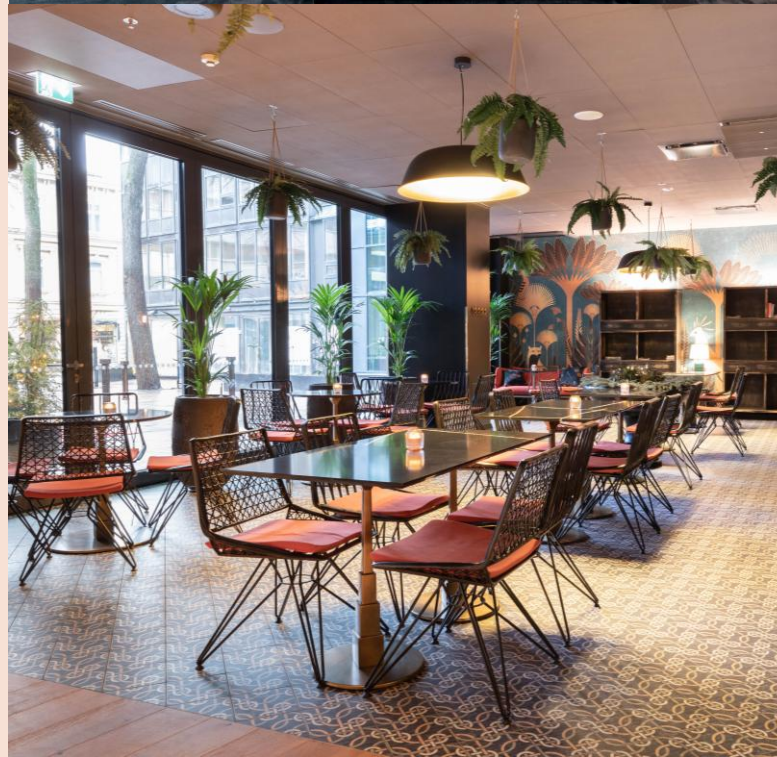

### ABOUT

- Iconic Hamburger Börs has been hosting guests since 1894 and enjoys a top location, right in the centre of Turku by the market square
- Beautifully renovated 2021, high standard hotel rooms and conference center. Roof top bar with great views over the city