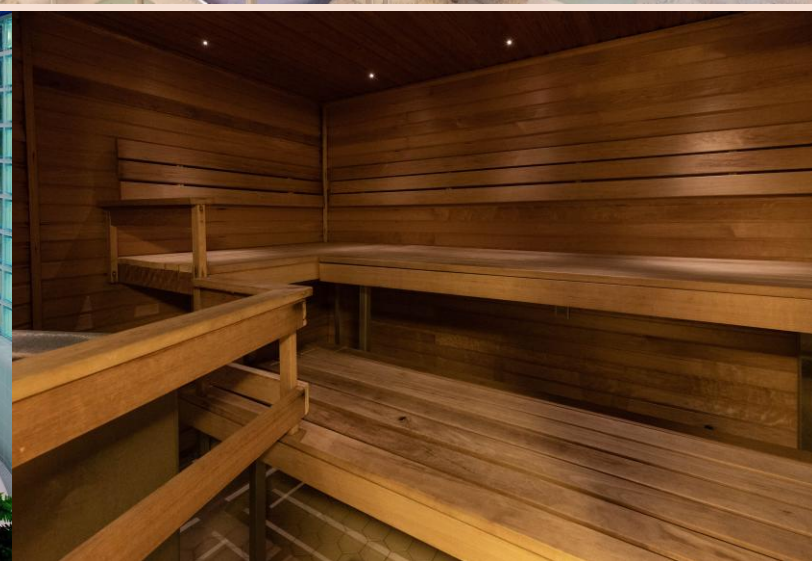

360°

Finland > Hämeenlinna > **Scandic Aulanko**

Scandic

SCANDIC **AULANKO**

HOTEL FACTS

- **Hotel rooms:** 244
- **Meeting rooms:** 38
- **Biggest meeting room:** 700

NEAR BY

- **Airport:**
  Tampere-Pirkkala Airport, 74 km
  Helsinki Airport, 100 km
- **Train station/Subway:**
  Hämeenlinna railway station, 3.9 km

ABOUT

- Spa and conference hotel in the scenic and cultural landscape of Hämeenlinna, featuring a range of activities available to guests