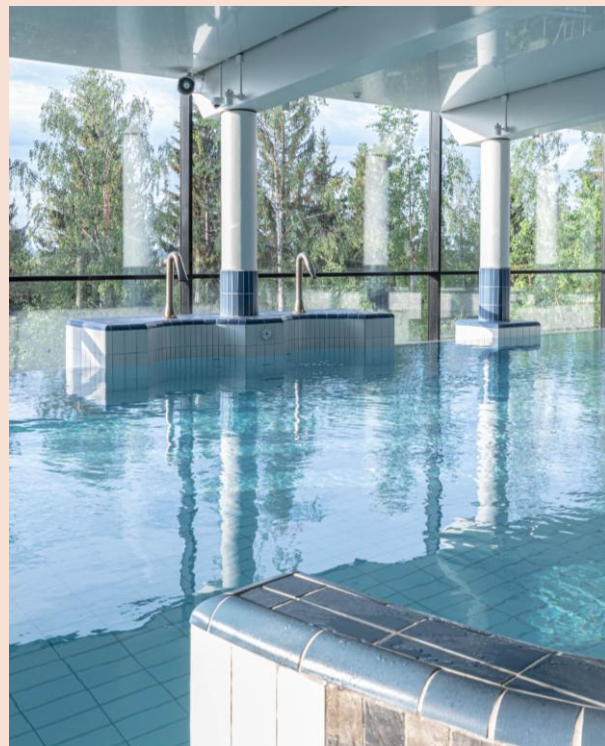

### ABOUT

- Hotel is fully renovated
- Conference and spa hotel located around pinewoods and beautiful nature, only 5 km from city centre
- High quality hotel rooms, large meeting rooms, spa, bowling, extensive gym and restaurants, all under one roof